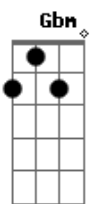

© ukulele-chords.com