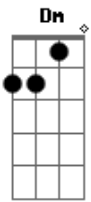

© ukulele-chords.com