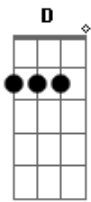

© ukulele-chords.com