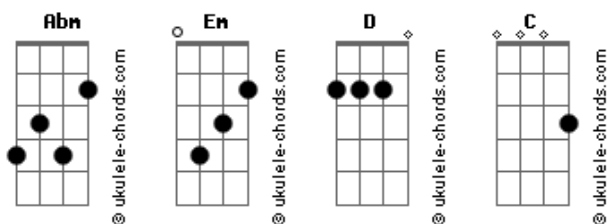

# Niall Horan - Meltdown

tom: **Abm** (forma dos acordes no tom de **Em**)

Capostrate na 4ª casa

Intro: **D**

When it all melts down, I'll be there

[Primeira Parte]

**C**  
Talkin' to yourself (yeah) in the bathroom

**D**  
(Woo-ooh-ooh, ooh-ooh, woo-ooh-ooh, ooh-ooh-woo)

**C**  
When it all melts down, I'll be there

**D**  
I'm tellin' you now, tellin' you now

[Segunda Parte]

**C**  
Sleep is so thin (yeah) out of habit

**C**  
Hard to tell the real from the dreams you imagine (yeah)

**D**  
Ooh-ooh, ooh-ooh

[Pré-Refrão]

**C**  
Nights when one broken glass

**Em**  
Turns to total collapsed

**D**  
Just know this too shall pass