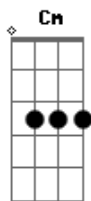

© ukulele-chords.com