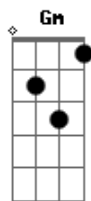

[Refrão]

Cm  
 So come on love me when the lights burn low  
 Gm  
 Meet me underneath the sheets  
 Fm  
 'Cause you got a hold of me, baby  
 Gm  
 Enough to pull me back in deep

Cm  
 You used to love me when the lights burned low  
 Gm  
 Now we're tearing out the seams  
 Fm  
 We've both had enough of this, baby  
 Gm  
 So promise me that when you leave  
 You won't say you'll come back to me  
 ( Cm Gm )

Fm  
 (Come back to me)  
 Gm  
 Yeah

Cm  
 You won't say you'll come back to me