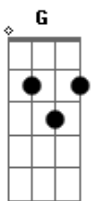

Niall Horan - Champagne Lovers

tom:

Intro: Cm Gm Fm Gm

[Primeira Parte]

Cm
Maybe we are just champagne lovers
Gm Fm
Lay in the dark we are star gazing now
Gm
Well, I don't like it

Cm
Rolling the dice just to feel the thunder
Gm Fm
Deep in the heart of the Downward Spiral falling
Gm G
We're falling

[Pré-Refrão]

Cm
We should twist the knife
Gm
Pull it all to get out
Fm
Need to understand
Gm G
What it takes to love again

[Refrão]

Cm
So come on love me when the lights burn low
Gm
Meet me underneath the sheets
Fm
'Cause you got a hold of me, baby
Gm
Enough to pull me back in deep
Cm
You used to love me when the lights burned low
Gm
Now we're tearing out the seams
Fm
We've both had enough of this, baby
Gm
So promise me that when you leave
Cm

You won't say you'll come back to me

[Segunda Parte]

Cm
Maybe we are the perfect strangers
Gm Fm
Only the story's left on paper now
Gm G
And I don't like it

[Pré-Refrão]

Cm
We should twist the knife
Gm
Put it all to get out
Fm
Need to understand
Gm G
What it takes to love again

[Refrão]

Cm
So come on love me when the lights burn low
Gm
Meet me underneath the sheets
Fm
'Cause you got a hold of me, baby
Gm
Enough to pull me back in deep

Cm
You used to love me when the lights burned low
Gm
Now we're tearing out the seams
Fm
We've both had enough of this, baby
Gm
So promise me that when you leave
You won't say you'll come back to me
(Cm Gm)

Fm
(Come back to me)
Gm
Yeah

Cm
You won't say you'll come back to me

Acordes

© ukulele-chords.com