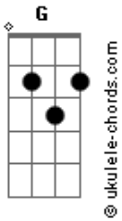

Newsboys - Reality

 I This was tabbed out by Myself if there are any typos or
 things you I
 I see wrong within this song e-mail me at ZeroG. I Verse:
 I
 I
 I Rock On!
 I

Take Me to Your Leader
 Tabbed by Wes Mann(ZeroG)
 Total Running Time: 3:08

Standard Tuning

Verse:

G-----
 D-----
 A-----
 E-1-3-1---11-3-1-

Prechorus:

G-----
 D-----3---5--3-----5---7-----
 A-33-3---3-----55-5---5---5-----
 E-----

Chorus:

G-----

Acordes

D-----
 A-----2-----2---32--
 E--3-3---3-3---3-----
 I Verse:
 G-----
 D-----
 A-----
 E-1-3-1---11-3-1-

Prechorus:

G-----
 D-----3---5--3-----5---7-----
 A-33-3---3-----55-5---5---5-----
 E-----

Chorus:

G-----
 D-----
 A-----2-----2---32--
 E--3-3---3-3---3-----

Bridge:

play this as a hammer on

G-----
 D----- 4x
 A--0-3----
 E-----

Then repeat chorus 4x