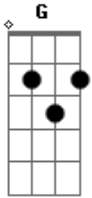

Newsboys - Lord I Dont Know

Tom: C
Intro: & Verses:
|palm muted-----|

Chorus:
G D C
Lord, I don't know where all this is going
Em D

Or how it all works out
G D C
Lead me to peace that is past understanding
Em D
A peace beyond all doubt

Bridge: Played the same as chorus

|h- hammer on

Acordes

© ukulele-chords.com

© ukulele-chords.com

© ukulele-chords.com

© ukulele-chords.com