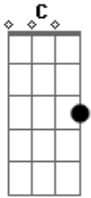

Newsboys - Lord I Dont Know

Tom: C
Intro: & Verses:
|palm muted-----|

Chorus:
G D C
Lord, I don't know where all this is going
Em D

Or how it all works out
G D C
Lead me to peace that is past understanding
Em D
A peace beyond all doubt

Bridge: Played the same as chorus

|h- hammer on

Acordes

© ukulele-chords.com

© ukulele-chords.com

© ukulele-chords.com

© ukulele-chords.com