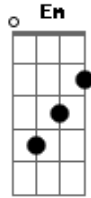

Newsboys - Lord I Dont Know

Tom: C
Intro: & Verses:
|palm muted-----|

Chorus:
G D C
Lord, I don't know where all this is going
Em D

Or how it all works out
G D C
Lead me to peace that is past understanding
Em D
A peace beyond all doubt

Bridge: Played the same as chorus

|h- hammer on

Acordes

© ukulele-chords.com

© ukulele-chords.com

© ukulele-chords.com

© ukulele-chords.com