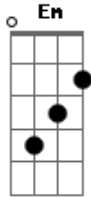

Newsboys - Lord I Dont Know

Tom: C
Intro: & Verses:
|palm muted-----|

Chorus:
G D C
Lord, I don't know where all this is going
Em D

Or how it all works out
G D C
Lead me to peace that is past understanding
Em D
A peace beyond all doubt

Bridge: Played the same as chorus

|h- hammer on

Acordes

© ukulele-chords.com

© ukulele-chords.com

© ukulele-chords.com

© ukulele-chords.com