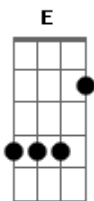

Newsboys - Breathe

Tom: **D**

notes: on the intro play the **Gb** and then strum it while muting the strings and then play it some more, and so on. And on the verse after playing the **B** power chord slide down the strings to the **E** power chord at the open **E** position while muting them to make the weird effect in the song.

Intro: **Gb**

Verse:

B
 Tuesday the third, I'll call this entry "Mistake"
B **E B**
 Cheap imitation. My life feels like a fake

Pre-Chorus:

A G

Chorus:

A **D** **A**
 Breathe on me. Breath oh Breath of God.
A **D** **A**
 Breathe on me 'til my heart is new.
A **D** **A**
 Breathe on me. Breathe oh Breath of Life.
A **D** **A**
 Breathe on me 'til I love like You do.

(Verse)
 (Pre-Chorus)
 (Chorus)

Bridge:
D . E F
D . E F

(Pre-Chorus)
 (Chorus)

Acordes

© ukulele-chords.com

© ukulele-chords.com

© ukulele-chords.com

© ukulele-chords.com