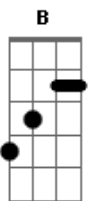

Newsboys - Breathe

Tom: **D**

notes: on the intro play the **Gb** and then strum it while muting the strings and then play it some more, and so on. And on the verse after playing the **B** power chord slide down the strings to the **E** power chord at the open **E** position while muting them to make the weird effect in the song.

Intro: **Gb**

Verse:

B
 Tuesday the third, I'll call this entry "Mistake"
B **E B**
 Cheap imitation. My life feels like a fake

Pre-Chorus:

A G

Chorus:

A **D** **A**
 Breathe on me. Breath oh Breath of God.
A **D** **A**
 Breathe on me 'til my heart is new.
A **D** **A**
 Breathe on me. Breathe oh Breath of Life.
A **D** **A**
 Breathe on me 'til I love like You do.

(Verse)
 (Pre-Chorus)
 (Chorus)

Bridge:
D . E F
D . E F

(Pre-Chorus)
 (Chorus)

Acordes

© ukulele-chords.com

© ukulele-chords.com

© ukulele-chords.com

© ukulele-chords.com