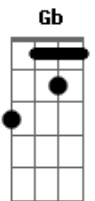

Newsboys - Breathe

Tom: **D**

notes: on the intro play the **Gb** and then strum it while muting the strings and then play it some more, and so on. And on the verse after playing the **B** power chord slide down the strings to the **E** power chord at the open **E** position while muting them to make the weird effect in the song.

Intro: **Gb**

Verse:

B
 Tuesday the third, I'll call this entry "Mistake"
B **E B**
 Cheap imitation. My life feels like a fake

Pre-Chorus:

A G

Chorus:

A **D** **A**
 Breathe on me. Breath oh Breath of God.
A **D** **A**
 Breathe on me 'til my heart is new.
A **D** **A**
 Breathe on me. Breathe oh Breath of Life.
A **D** **A**
 Breathe on me 'til I love like You do.

(Verse)
 (Pre-Chorus)
 (Chorus)

Bridge:
D . E F
D . E F

(Pre-Chorus)
 (Chorus)

Acordes

© ukulele-chords.com

© ukulele-chords.com

© ukulele-chords.com

© ukulele-chords.com