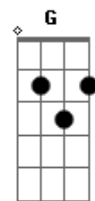

© ukulele-chords.com