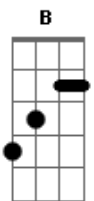

Newsboys - Breathe

Tom: **D**

notes: on the intro play the **Gb** and then strum it while muting the strings and then play it some more, and so on. And on the verse after playing the **B** power chord slide down the strings to the **E** power chord at the open **E** position while muting them to make the weird effect in the song.

Intro: **Gb**

Verse:

B
 Tuesday the third, I'll call this entry "Mistake"
B **E B**
 Cheap imitation. My life feels like a fake

Pre-Chorus:

A G

Chorus:

A **D** **A**
 Breathe on me. Breath oh Breath of God.
A **D** **A**
 Breathe on me 'til my heart is new.
A **D** **A**
 Breathe on me. Breathe oh Breath of Life.
A **D** **A**
 Breathe on me 'til I love like You do.

(Verse)
 (Pre-Chorus)
 (Chorus)

Bridge:
D . E F
D . E F

(Pre-Chorus)
 (Chorus)

Acordes

© ukulele-chords.com

© ukulele-chords.com

© ukulele-chords.com

© ukulele-chords.com