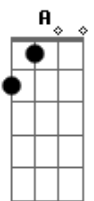

Newsboys - Breathe

Tom: **D**

notes: on the intro play the **Gb** and then strum it while muting the strings and then play it some more, and so on. And on the verse after playing the **B** power chord slide down the strings to the **E** power chord at the open **E** position while muting them to make the weird effect in the song.

Intro: **Gb**

Verse:

B
 Tuesday the third, I'll call this entry "Mistake"
B **E B**
 Cheap imitation. My life feels like a fake

Pre-Chorus:

A G

Chorus:

A **D** **A**
 Breathe on me. Breath oh Breath of God.
A **D** **A**
 Breathe on me 'til my heart is new.
A **D** **A**
 Breathe on me. Breathe oh Breath of Life.
A **D** **A**
 Breathe on me 'til I love like You do.

(Verse)
 (Pre-Chorus)
 (Chorus)

Bridge:
D . E F
D . E F

(Pre-Chorus)
 (Chorus)

Acordes

© ukulele-chords.com

© ukulele-chords.com

© ukulele-chords.com

© ukulele-chords.com