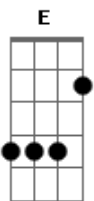

Newsboys - Breathe

Tom: **D**

notes: on the intro play the **Gb** and then strum it while muting the strings and then play it some more, and so on. And on the verse after playing the **B** power chord slide down the strings to the **E** power chord at the open **E** position while muting them to make the weird effect in the song.

Intro: **Gb**

Verse:

B
 Tuesday the third, I'll call this entry "Mistake"
B **E B**
 Cheap imitation. My life feels like a fake

Pre-Chorus:

A G

Chorus:

A **D** **A**
 Breathe on me. Breath oh Breath of God.
A **D** **A**
 Breathe on me 'til my heart is new.
A **D** **A**
 Breathe on me. Breathe oh Breath of Life.
A **D** **A**
 Breathe on me 'til I love like You do.

(Verse)
 (Pre-Chorus)
 (Chorus)

Bridge:
D . E F
D . E F

(Pre-Chorus)
 (Chorus)

Acordes

© ukulele-chords.com

© ukulele-chords.com

© ukulele-chords.com

© ukulele-chords.com