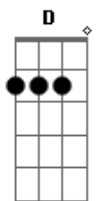

Newsboys - Breathe

Tom: **D**

notes: on the intro play the **Gb** and then strum it while muting the strings and then play it some more, and so on. And on the verse after playing the **B** power chord slide down the strings to the **E** power chord at the open **E** position while muting them to make the weird effect in the song.

Intro: **Gb**

Verse:

B
Tuesday the third, I'll call this entry "Mistake"
B **E B**
Cheap imitation. My life feels like a fake

Pre-Chorus:

A G

Chorus:

A **D** **A**
Breathe on me. Breath oh Breath of God.
A **D** **A**
Breathe on me 'til my heart is new.
A **D** **A**
Breathe on me. Breathe oh Breath of Life.
A **D** **A**
Breathe on me 'til I love like You do.

(Verse)
(Pre-Chorus)
(Chorus)

Bridge:
D . E F
D . E F

(Pre-Chorus)
(Chorus)

Acordes

© ukulele-chords.com