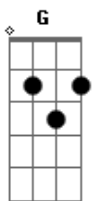

© ukulele-chords.com