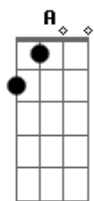

Newsboys - Breathe

Tom: **D**

notes: on the intro play the **Gb** and then strum it while muting the strings and then play it some more, and so on. And on the verse after playing the **B** power chord slide down the strings to the **E** power chord at the open **E** position while muting them to make the weird effect in the song.

Intro: **Gb**

Verse:

B
 Tuesday the third, I'll call this entry "Mistake"
B **E B**
 Cheap imitation. My life feels like a fake

Pre-Chorus:

A G

Chorus:

A **D** **A**
 Breathe on me. Breath oh Breath of God.
A **D** **A**
 Breathe on me 'til my heart is new.
A **D** **A**
 Breathe on me. Breathe oh Breath of Life.
A **D** **A**
 Breathe on me 'til I love like You do.

(Verse)
 (Pre-Chorus)
 (Chorus)

Bridge:
D . E F
D . E F

(Pre-Chorus)
 (Chorus)

Acordes

© ukulele-chords.com

© ukulele-chords.com

© ukulele-chords.com

© ukulele-chords.com