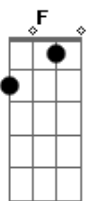

© ukulele-chords.com