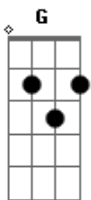

Refrão:

C G
Up down turn around, please don't let me hit the ground
F
Tonight I think I'll walk alone, I'll find my soul as I go
home
C G

Up down turn around, please don't let me hit the ground
F
Tonight I think I'll walk alone, I'll find my soul as I go
home
C F
doo-do-do doo-do-do doo-do-do doo-do-do-do-do-do (humming)
C F
doo-do-do doo-do-do doo-do-do doo-do-do
C F
(no humming) Oh, you've got
C G F
Green eyes, oh you've got blue eyes, oh you've got grey eyes
... Oh you've got
C G F
Green eyes, oh you've got blue eyes, oh you've got grey eyes
... And I've
C F
Never ... seen ... anyone ... quite like you ... before ...
and no I've
C F
Never ... met ... anyone ... quite like you before ...
C G
Thoughts from above hit the people down below
F
People in this world, we have no place to go.
C G
Thoughts from above hit the people down below
F
People in this world, we have no place to go.
C G
Thoughts from above hit the people down below
F
People in this world, we have no place to go.
C G
Thoughts from above hit the people down below
F
People in this world, we have no place to go.
C G F
Oh, it's the last time, oh it's the last time, oh it's the
last time...
C G F
Oh, it's the last time, oh it's the last time, oh it's the
last ... time... And I've
C F
Never ... seen ... anyone ... quite like you ... before ...
and no I've
C F
Never ... met ... anyone ... quite like you before ...
....where'd you go?
(C F)

Acordes

© ukulele-chords.com