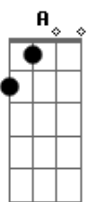

New Life Worship - Great I Am

tom:

[Primeira Parte]

D **G** **A** **D**
 I wanna to be close close to your side
G **A** **Bm**
 So heaven is real and death is a lie
G **A** **D**
 I wanna hear voices of angels above
G
 Singing as one

[Refrão]

A **Bm** **G**
 Hallelujah Holy Holy
D **A**
 God almighty Great I am
Bm
 Who is worthy
G
 None beside Thee
D
 God Almighty
A
 Great I **Am**

[Segunda Parte]

D **G** **A** **D**
 I wanna be near near to your heart
G **A** **Bm**
 Loving the world hating the dark
G **A** **D**
 I want to see dry bones living again
G
 Singing as one

[Refrão]

A **Bm** **G**
 Hallelujah Holy Holy
D **A**
 God almighty Great I am

Acordes

© ukulele-chords.com

© ukulele-chords.com

© ukulele-chords.com

© ukulele-chords.com

© ukulele-chords.com