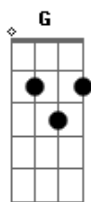

© ukulele-chords.com