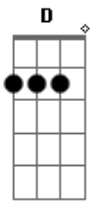

New Life Worship - Great I Am

tom:

[Primeira Parte]

D G A D
I wanna to be close close to your side
G A Bm
So heaven is real and death is a lie
G A D
I wanna hear voices of angels above
G
Singing as one

[Refrão]

A Bm G
Hallelujah Holy Holy
D A
God almighty Great I am
Bm
Who is worthy
G
None beside Thee
D
God Almighty
A
Great I Am

[Segunda Parte]

D G A D
I wanna be near near to your heart
G A Bm
Loving the world hating the dark
G A D
I want to see dry bones living again
G
Singing as one

[Refrão]

A Bm G
Hallelujah Holy Holy
D A
God almighty Great I am

Acordes

© ukulele-chords.com