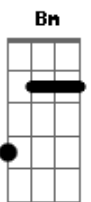

New Life Worship - Great I Am

tom:

[Primeira Parte]

D **G** **A** **D**
 I wanna to be close close to your side
G **A** **Bm**
 So heaven is real and death is a lie
G **A** **D**
 I wanna hear voices of angels above
G
 Singing as one

[Refrão]

A **Bm** **G**
 Hallelujah Holy Holy
D **A**
 God almighty Great I am
Bm
 Who is worthy
G
 None beside Thee
D
 God Almighty
A
 Great I **Am**

[Segunda Parte]

D **G** **A** **D**
 I wanna be near near to your heart
G **A** **Bm**
 Loving the world hating the dark
G **A** **D**
 I want to see dry bones living again
G
 Singing as one

[Refrão]

A **Bm** **G**
 Hallelujah Holy Holy
D **A**
 God almighty Great I am

Acordes

© ukulele-chords.com

© ukulele-chords.com

© ukulele-chords.com

© ukulele-chords.com

© ukulele-chords.com

Bm
 Who is worthy
G
 None beside Thee
D
 God Almighty
A
 Great I **Am**
 [Ponte]
Bm
 The mountains shake before Him
 The demons run and flee
G
 At the mention of the name
 King of majesty
D
 There is no power in hell
 Or any who can stand
A
 Before the power and the presence of
Bm
 The Great I am
G **D** **A**
 The Great I am The Great I am
Bm **G** **D** **A**
 The Great I am The Great I am The Great I am
 [Refrão]
A **Bm** **G**
 Hallelujah Holy Holy
D **A**
 God almighty Great I am
Bm
 Who is worthy
G
 None beside Thee
D
 God Almighty
A
 Great I **Am**
 End on **D**