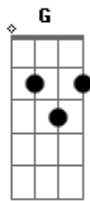

© ukulele-chords.com