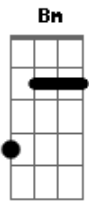

New Life Worship - Great I Am

tom:

[Primeira Parte]

D G A D
I wanna to be close close to your side
G A Bm
So heaven is real and death is a lie
G A D
I wanna hear voices of angels above
G
Singing as one

[Refrão]

A Bm G
Hallelujah Holy Holy
D A
God almighty Great I am
Bm
Who is worthy
G
None beside Thee
D
God Almighty
A
Great I Am

[Segunda Parte]

D G A D
I wanna be near near to your heart
G A Bm
Loving the world hating the dark
G A D
I want to see dry bones living again
G
Singing as one

[Refrão]

A Bm G
Hallelujah Holy Holy
D A
God almighty Great I am

Acordes

© ukulele-chords.com

© ukulele-chords.com

© ukulele-chords.com

© ukulele-chords.com

© ukulele-chords.com

Bm
Who is worthy
G
None beside Thee
D
God Almighty
A
Great I Am
[Ponte]
Bm
The mountains shake before Him
The demons run and flee
G
At the mention of the name
King of majesty
D
There is no power in hell
Or any who can stand
A
Before the power and the presence of
Bm
The Great I am
G D A
The Great I am The Great I am
Bm G D A
The Great I am The Great I am The Great I am
[Refrão]
A Bm G
Hallelujah Holy Holy
D A
God almighty Great I am
Bm
Who is worthy
G
None beside Thee
D
God Almighty
A
Great I Am
End on D