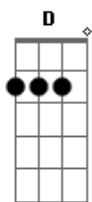

New Life Worship - Great I Am

tom:

[Primeira Parte]

D **G** **A** **D**
I wanna to be close close to your side
G **A** **Bm**
So heaven is real and death is a lie
G **A** **D**
I wanna hear voices of angels above
G
Singing as one

[Refrão]

A **Bm** **G**
Hallelujah Holy Holy
D **A**
God almighty Great I am
Bm
Who is worthy
G
None beside Thee
D
God Almighty
A
Great I **Am**

[Segunda Parte]

D **G** **A** **D**
I wanna be near near to your heart
G **A** **Bm**
Loving the world hating the dark
G **A** **D**
I want to see dry bones living again
G
Singing as one

[Refrão]

A **Bm** **G**
Hallelujah Holy Holy
D **A**
God almighty Great I am

Acordes

© ukulele-chords.com