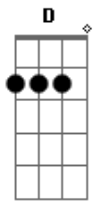

Em For every night I feel alone

G I see the love is growing old

Em A I'm waiting on your call to let me go

Em A D Give me time to weigh this out

I'm taking it slow

Em A D To stop our love from falling down

Em A There's so much space now when we sleep

Em For every night I feel alone

G I see the love is growing old

Em A I'm waiting on your call to let me go

Em A D Give me time to weigh this out

I'm taking it slow

Em A D To stop our love from falling down

And letting us go

Em A When we were flying in the sky

D A Don't you ever change your mind

Em A D Give me time to weigh this out

[Final] Em A D

Acordes

© ukulele-chords.com