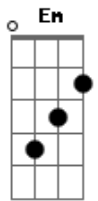

Em For every night I feel alone

G I see the love is growing old

Em A I'm waiting on your call to let me go

Em A D Give me time to weigh this out

I'm taking it slow

Em A D To stop our love from falling down

And letting us go

Em A When we were flying in the sky

D A Don't you ever change your mind

Em A D Give me time to weigh this out

Em A I see your shadow on the street

D G Now when we walk, you never talk to me

Em A There's so much space now when we sleep

Em For every night I feel alone

G I see the love is growing old

Em A I'm waiting on your call to let me go

Em A D Give me time to weigh this out

I'm taking it slow

Em A D To stop our love from falling down

And letting us go

Em A When we were flying in the sky

D A Don't you ever change your mind

Em A D Give me time to weigh this out

[Final] Em A D

Acordes

© ukulele-chords.com