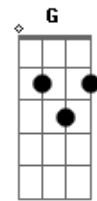

© ukulele-chords.com