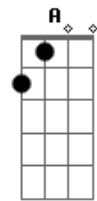

© ukulele-chords.com