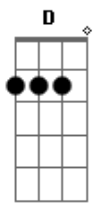

Em For every night I feel alone

G I see the love is growing old

Em A I'm waiting on your call to let me go

Em A D Give me time to weigh this out

I'm taking it slow

Em A D To stop our love from falling down

Em A There's so much space now when we sleep

Em For every night I feel alone

G I see the love is growing old

Em A I'm waiting on your call to let me go

Em A D Give me time to weigh this out

I'm taking it slow

Em A D To stop our love from falling down

And letting us go

Em A When we were flying in the sky

D A Don't you ever change your mind

Em A D Give me time to weigh this out

[Final] Em A D

Acordes

© ukulele-chords.com