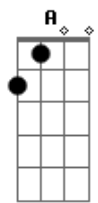

© ukulele-chords.com