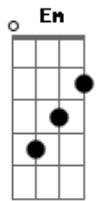

© ukulele-chords.com