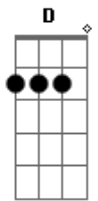

New Hope Club - Give Me Time

tom:

Intro: Em7 A D G

Em A Always taking the easy way out

D G You never know, I come and go with no sound

Em A Not showing the world what I am now

D G A little bird is all the words that you found

Em For every night I feel alone

G I see the love is growing old

Em A I'm waiting on your call to let me go

Em A D Give me time to weigh this out

I'm taking it slow

Em A D To stop our love from falling down

And letting us go

Em A When we were flying in the sky

D A Don't you ever change your mind

Em A D Give me time to weigh this out

Em A I see your shadow on the street

D G Now when we walk, you never talk to me

Em A There's so much space now when we sleep

Em For every night I feel alone

G I see the love is growing old

Em A I'm waiting on your call to let me go

Em A D Give me time to weigh this out

I'm taking it slow

Em A D To stop our love from falling down

And letting us go

Em A When we were flying in the sky

D A Don't you ever change your mind

Em A D Give me time to weigh this out

[Final] Em A D

Acordes

© ukulele-chords.com