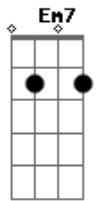

© ukulele-chords.com