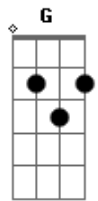

© ukulele-chords.com

© ukulele-chords.com