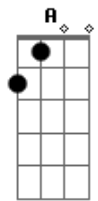

© ukulele-chords.com