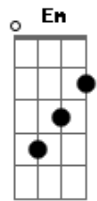

© ukulele-chords.com