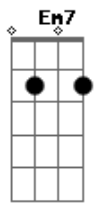

Em For every night I feel alone

G I see the love is growing old

Em A I'm waiting on your call to let me go

Em A D Give me time to weigh this out

I'm taking it slow

Em A D To stop our love from falling down

Em A There's so much space now when we sleep

Em For every night I feel alone

G I see the love is growing old

Em A I'm waiting on your call to let me go

Em A D Give me time to weigh this out

I'm taking it slow

Em A D To stop our love from falling down

And letting us go

Em A When we were flying in the sky

D A Don't you ever change your mind

Em A D Give me time to weigh this out

[Final] Em A D

Acordes

© ukulele-chords.com