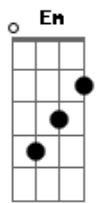

© ukulele-chords.com