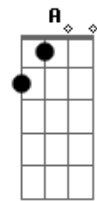

New Hope Club - Give Me Time

tom:

Intro: Em7 A D G

Em A Always taking the easy way out

D G You never know, I come and go with no sound

Em A Not showing the world what I am now

D G A little bird is all the words that you found

Em For every night I feel alone

G I see the love is growing old

Em A I'm waiting on your call to let me go

Em A D Give me time to weigh this out

I'm taking it slow

Em A D To stop our love from falling down

And letting us go

Em A When we were flying in the sky

D A Don't you ever change your mind

Em A D Give me time to weigh this out

Em A I see your shadow on the street

D G Now when we walk, you never talk to me

Em A There's so much space now when we sleep

Em For every night I feel alone

G I see the love is growing old

Em A I'm waiting on your call to let me go

Em A D Give me time to weigh this out

I'm taking it slow

Em A D To stop our love from falling down

And letting us go

Em A When we were flying in the sky

D A Don't you ever change your mind

Em A D Give me time to weigh this out

[Final] Em A D

Acordes

© ukulele-chords.com

© ukulele-chords.com

© ukulele-chords.com

© ukulele-chords.com

© ukulele-chords.com