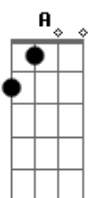

© ukulele-chords.com

© ukulele-chords.com