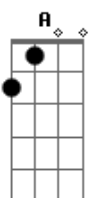

© ukulele-chords.com

© ukulele-chords.com