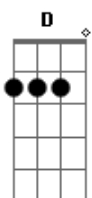

© ukulele-chords.com