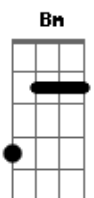

New Hope Club - Friend Of a Friend

Tom: Bb

(com acordes na forma de A)

Capostrate na 1ª casa

Intro: Bm D Gbm E

Bm D
I see you talking to your friends

I think I know one of them

Maybe this could be my chance

(Bm D Gbm)

Bm
Don't ever let me go, let me go

Acordes

© ukulele-chords.com

© ukulele-chords.com

© ukulele-chords.com

© ukulele-chords.com

© ukulele-chords.com