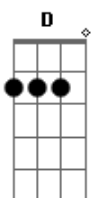

New Hope Club - Friend Of a Friend

Tom: Bb

(com acordes na forma de A)

Capostrate na 1ª casa

Intro: Bm D Gbm E

Bm D
I see you talking to your friends

I think I know one of them

Maybe this could be my chance

(Bm D Gbm)

Bm
Don't ever let me go, let me go

Acordes

© ukulele-chords.com

© ukulele-chords.com

© ukulele-chords.com

© ukulele-chords.com

© ukulele-chords.com