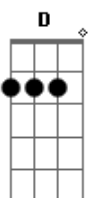

© ukulele-chords.com