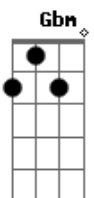

© ukulele-chords.com