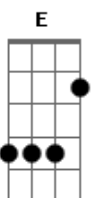

© ukulele-chords.com