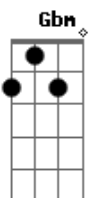

© ukulele-chords.com