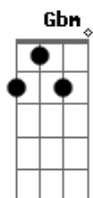

© ukulele-chords.com