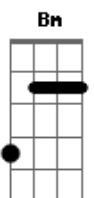

© ukulele-chords.com