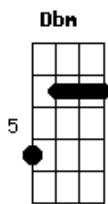

Can't believe it's time to go again

Chorus
E Dbm
Your always on my mind all the time
E Dbm
On my mind completely

V3
E Can we pick it up where you left off
B A
When you said you'll never get over me
E I take for granted every roll of your tongue
B A
'Cuz your screaming out all your honesty

Bridge - no chords, just the bass moves

Y'know it's time. You see the bags at the door
I'm minutes away from departing

In exchange for a few last words

Will never be enough for me.

Acordes

© ukulele-chords.com