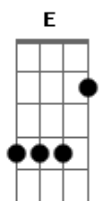

New Found Glory - On My Mind

Tom: E
Intro: Lead lick E E

V1
E Let's make a day out of the cinema
B Dbm
Then stay out 'til early in the morning
E I always like it 'cuz we take it slow
B A
While everyone around us is so hurried

V2
E It feels familiar 'cuz I've been here before
B Dbm
When your words swept the ground right from under me
E Remember when you were so insecure
B A
Now you can't get your hands up off of me

Pre-C
Gbm Abm A
But the time we spent was so short
Gbm Abm A A A A(choke)

Can't believe it's time to go again

Chorus
E Dbm
Your always on my mind all the time
E Dbm
On my mind completely

V3
E Can we pick it up where you left off
B A
When you said you'll never get over me
E I take for granted every roll of your tongue
B A
'Cuz your screaming out all your honesty

Bridge - no chords, just the bass moves

Y'know it's time. You see the bags at the door
I'm minutes away from departing

In exchange for a few last words

Will never be enough for me.

Acordes

© ukulele-chords.com