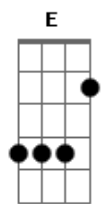

V2
E It feels familiar 'cuz I've been here before
B Dbm A
When your words swept the ground right from under me
E Remember when you were so insecure
B A
Now you can't get your hands up off of me

Pre-C
Gbm Abm A
But the time we spent was so short
Gbm Abm A A A A(choke)

Can't believe it's time to go again

Chorus
E Dbm
Your always on my mind all the time
E Dbm
On my mind completely

V3
E Can we pick it up where you left off
B A
When you said you'll never get over me
E I take for granted every roll of your tongue
B A
'Cuz your screaming out all your honesty

Bridge - no chords, just the bass moves

Y'know it's time. You see the bags at the door
I'm minutes away from departing

In exchange for a few last words

Will never be enough for me.

Acordes

© ukulele-chords.com