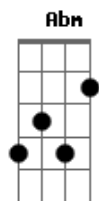

© ukulele-chords.com