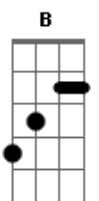

© ukulele-chords.com