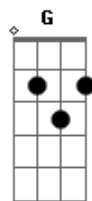

New Found Glory - Kiss Me

Tom: D
Intro: (D D7 D7 D7)

D D7
Kiss me I'm out of the bearded barley
D7 D7
Nightly beside the green green grass
D D7
Swing, swing, swing the spinning step
D7
I will wear those shoes and you
G
Will wear that dress

Em A D Bm
Oh kiss me beneath the milky twilight :
Em A D Bm :
Leave me out on the moonlit floor. :
Em A D :
Lift your open hand :
D Bm :Refrão
Strike up the band and make the fireflies :
Bm G A A :
Dance silver moon's sparkling :
(D D7 D7 D7)

So, kiss me

D D7
Kiss me down by the broken tree house
D7 D7
Swing me upon its hanging tire
D D7
Bring, bring, bring your flowered hat
D7 G
We'll take the trail marked on your father's map

Refrão
(solo)

Refrão

(D D7 D7 D7)
So kiss me. (4x)
D

Acordes

© ukulele-chords.com

© ukulele-chords.com

© ukulele-chords.com

© ukulele-chords.com

© ukulele-chords.com