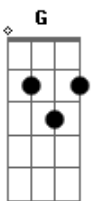

New Found Glory - Kiss Me

Tom: D
Intro: (D D7 D7 D7)

D D7
Kiss me I'm out of the bearded barley
D7 D7
Nightly beside the green green grass
D D7
Swing, swing, swing the spinning step
D7
I will wear those shoes and you
G
Will wear that dress

Em A D Bm :
Oh kiss me beneath the milky twilight :
Em A D Bm :
Leave me out on the moonlit floor. :
Em A D :
Lift your open hand :
D Bm :Refrão
Strike up the band and make the fireflies :
Bm G A A :
Dance silver moon's sparkling :
(D D7 D7 D7)

So, kiss me

D D7
Kiss me down by the broken tree house
D7 D7
Swing me upon its hanging tire
D D7
Bring, bring, bring your flowered hat
D7 G
We'll take the trail marked on your father's map

Refrão
(solo)

Refrão

(D D7 D7 D7)

So kiss me. (4x)

D

Acordes

© ukulele-chords.com

© ukulele-chords.com

© ukulele-chords.com