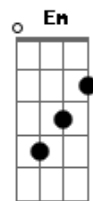

New Found Glory - Kiss Me

Tom: D
Intro: (D D7 D7 D7)

D D7
Kiss me I'm out of the bearded barley
D7 D7
Nightly beside the green green grass
D D7
Swing, swing, swing the spinning step
D7
I will wear those shoes and you
G
Will wear that dress

Em A D Bm
Oh kiss me beneath the milky twilight :
Em A D Bm :
Leave me out on the moonlit floor. :
Em A D :
Lift your open hand :
D Bm :Refrão
Strike up the band and make the fireflies :
Bm G A A :
Dance silver moon's sparkling :
(D D7 D7 D7)

So, kiss me

D D7
Kiss me down by the broken tree house
D7 D7
Swing me upon its hanging tire
D D7
Bring, bring, bring your flowered hat
D7 G
We'll take the trail marked on your father's map

Refrão
(solo)

Refrão

(D D7 D7 D7)
So kiss me. (4x)
D

Acordes

© ukulele-chords.com

© ukulele-chords.com

© ukulele-chords.com

© ukulele-chords.com

© ukulele-chords.com