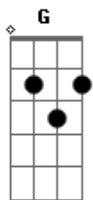

G C D Em
And honestly i probably shouldn't even call her mine
G C D G
Shes so fine but shes so cuckoo at the same damn time
G C D Em
And i can't understand why it has taken so much time
G C D G
To see this small town girl is the catch of a lifetime
G C Em D
She don't even know just who I am (nooo)
G C Em D
She don't even know just where i been (nooo)

G C D Em G
I'm every broken promise that i've ever made i promise you,
G C D Em

G
From the deepest darkest corner of my heart just know that my
love is true.

G C D Em
She don't even know!

G C D Em
I got this new girlfriend,

G C D G
She likes scary movies and holding my hand,
G C D Em
And how she loves me for the F up that I truly am,
G C D G
Yeah, i got this new girlfriend

G C D Em
And honestly i probably shouldn't even call her mine
G C D G
Shes so fine but shes so cuckoo at the same damn time
G C D Em
And i can't understand why it has taken so much time
G C D G
To see this small town girl is the catch of a lifetime
G C Em D
She don't even know just who I am (nooo)
G C Em D
She don't even know just where i been (nooo)

G C D Em G
I'm every broken promise that i've ever made i promise you,
G C D Em

G
From the deepest darkest corner of my heart just know that my
love is true.

G C D Em
She don't even know!

G C D Em
I got this new girlfriend,

G C D G
I never thought i'd fall in love again

G C D Em
But how she loves me for the broken heart i truly am

G C D G
Yeah, i got this new girlfriend

Acordes

© ukulele-chords.com