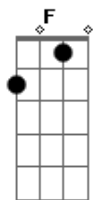

© ukulele-chords.com