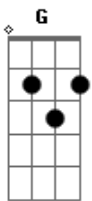

NeverShoutNever - Simple Enough

Tom: C

(Introdução)

(Verso 1)

[You see this world is such a sad place]

[And without your pretty face]

[I'm sure its gonna wind up much worse] .

(Pré-Refrão)

And I know that you'll see someday that I cant live without you

And I know what I say is true cause i'm still stuck on you girl

(Refrão)

I'm in love from the first time I laid my eyes on you

There's nothing I can doo---

And I'm in love from the first time I laid my lips on yours

Now you're walking out my doo--r

Acordes

© ukulele-chords.com

© ukulele-chords.com

© ukulele-chords.com

And there's nothing I can doo---

(Verso 2)