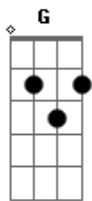

NeverShoutNever - Simple Enough

Tom: C

(Introdução)

(Verso 1)

[You see this world is such a sad place]

[And without your pretty face]

[I'm sure its gonna wind up much worse] .

(Pré-Refrão)

There's nothing I can doo---

And I'm in love from the first time I laid my lips on yours

Now you're walking out my doo--r

And there's nothing I can doo---

I'm in love with you

Acordes

© ukulele-chords.com

© ukulele-chords.com