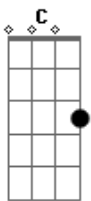

NeverShoutNever - Simple Enough

Tom: C

(Introdução)

(Verso 1)

[You see this world is such a sad place]

[And without your pretty face]

[I'm sure its gonna wind up much worse] .

(Pré-Refrão)

And I know that you'll see someday that I cant live without you

And I know what I say is true cause i'm still stuck on you girl

(Refrão)

I'm in love from the first time I laid my eyes on you

There's nothing I can doo---

And I'm in love from the first time I laid my lips on yours

Now you're walking out my doo--r

Acordes

© ukulele-chords.com