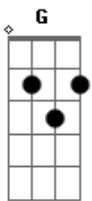

© ukulele-chords.com