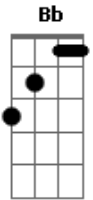

© ukulele-chords.com