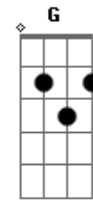

© ukulele-chords.com