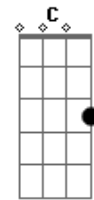

© ukulele-chords.com