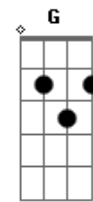

© ukulele-chords.com