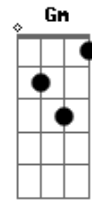

© ukulele-chords.com