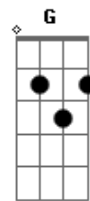

© ukulele-chords.com