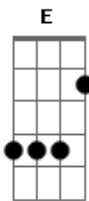

Acordes

© ukulele-chords.com

© ukulele-chords.com

© ukulele-chords.com

© ukulele-chords.com

© ukulele-chords.com

© ukulele-chords.com