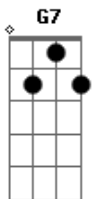

© ukulele-chords.com