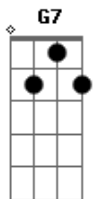

© ukulele-chords.com