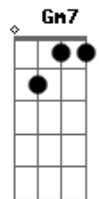

© ukulele-chords.com