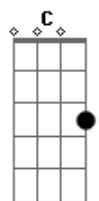

© ukulele-chords.com