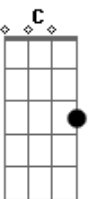

© ukulele-chords.com