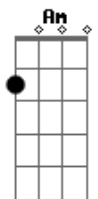

© ukulele-chords.com

© ukulele-chords.com