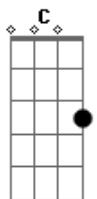

© ukulele-chords.com