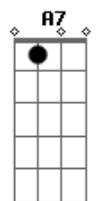

© ukulele-chords.com