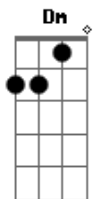

© ukulele-chords.com