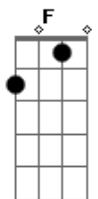

NeverShoutNever - If You Go Leave Your Key In The Mailbox

Tom: F

You've been talking 'bout leaving for 2 weeks
and counting well can't you just makeup your mind
I like a girl who is true to her word but more
than that a girl who is true to her heart
So if you go if you go let me know
let me know that your gone
and your not coming back
cause i wouldn't have that
So the hours were creeping and you keep repeating
you never have felt so alone
but babe i told you last week that
my heart was to keep if you told
me that you would stay home
So if you go if you go let me know

let me know that your gone
and your not coming back
cause i wouldn't have that
and if you stay if you stay tell me right away
ill give you one last chance
to pull my heart strings
Baby all i ever wanted for you was the
best but i guess your second guess
was your best bet to get out of this town
but it brought you farther down down down
just like i was with my heart on a thread and
my soul on a run well ill give you one last chance
Harmonica part:
Dm, G7, C, A7
so if you go if you go let me know let
me know that your gone
and your not coming back
so i can have my heart back

Acordes

© ukulele-chords.com