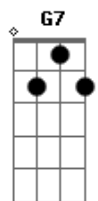

© ukulele-chords.com