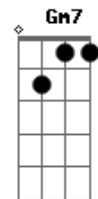

© ukulele-chords.com