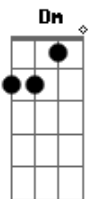

© ukulele-chords.com