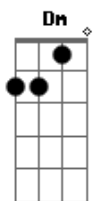

© ukulele-chords.com