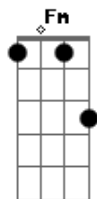

© ukulele-chords.com