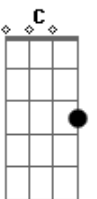

© ukulele-chords.com