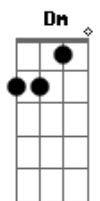

© ukulele-chords.com