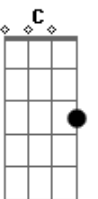

© ukulele-chords.com