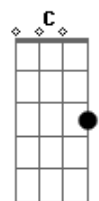

© ukulele-chords.com