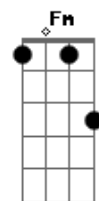

© ukulele-chords.com