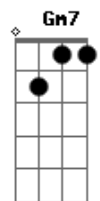

© ukulele-chords.com