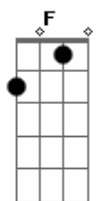

NeverShoutNever - If You Go Leave Your Key In The Mailbox

Tom: F

You've been talking 'bout leaving for 2 weeks
and counting well can't you just makeup your mind
I like a girl who is true to her word but more
than that a girl who is true to her heart
So if you go if you go let me know
let me know that your gone
and your not coming back
cause i wouldn't have that
So the hours were creeping and you keep repeating
you never have felt so alone
but babe i told you last week that
my heart was to keep if you told
me that you would stay home
So if you go if you go let me know

let me know that your gone
and your not coming back
cause i wouldn't have that
and if you stay if you stay tell me right away
ill give you one last chance
to pull my heart strings
Baby all i ever wanted for you was the
best but i guess your second guess
was your best bet to get out of this town
but it brought you farther down down down
just like i was with my heart on a thread and
my soul on a run well ill give you one last chance
Harmonica part:
Dm, G7, C, A7
so if you go if you go let me know let
me know that your gone
and your not coming back
so i can have my heart back

Acordes

© ukulele-chords.com