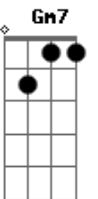

© ukulele-chords.com

© ukulele-chords.com