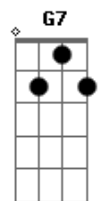

© ukulele-chords.com