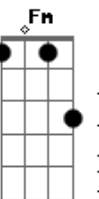

© ukulele-chords.com