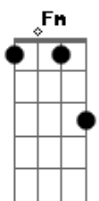

© ukulele-chords.com