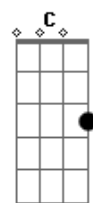

© ukulele-chords.com