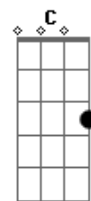

© ukulele-chords.com