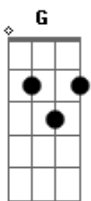

Neon Trees - Your Surrender

Tom: G

Em Am
I got close to your skin
D
While you were sleeping
Em G C D
I taste the salt on your hands
Em G C
I reached out to touch you
D
The morning light disarms you
Am D
Won't you let me in?

Refrão:

C D
How long 'til your surrender?
C D
How long 'til your surrender?
Em
It's a long way
G
For heartbreak
C D
Let your heart wait and bleed
C D
How long 'til your surrender to me?

Em (2x)

Parte 2:

Em Am
I've become your shadow
D
I'd love, but don't know how to
Em G C D
I'm always lost for words
Em G
You look like a thousand suns
C D
I wanna be the only one
Am D
Left when your day is done?

Refrão:

C D
How long 'til your surrender?
C D
How long 'til your surrender?
Em
It's a long way
G
For heartbreak
C D
Let your heart wait and bleed

C D
How long 'til your surrender?

Ponte:

Em
I can't have you close
G
So I become a ghost
Am
And I watch you
D
I watch you?
Em
Maybe if you stay
G
We could die this way
C
I won't stop you
D
I won't stop you?

Extensão do refrão:

(apenas vocal)

How long 'til your surrender?

How long 'til your surrender?

(violão volta a tocar)

G Em
Ohh-oh-oohhh
C D
How long 'til your surrender?

C D
How long 'til your surrender?
G Em
It's a long way for heartbreak
C D
Let your heart wait and bleed

C D G
How long 'til your surrender to me?

(How long 'til your surrender)

C D
(How long 'til your surrender?)

G Em
It's a long way for heartbreak
C D
Let your heart wait and bleed

C D G
How long 'til your surrender to me?

Acordes

© ukulele-chords.com