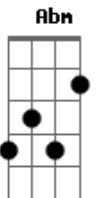

© ukulele-chords.com