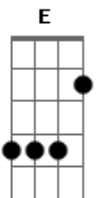

© ukulele-chords.com