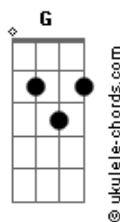

# Neo Cortex - Don't You

tom:  
 Cm (forma dos acordes no tom de Bm )  
 Capostraste na 1ª casa

Don't you see me?  
 You've got the key  
 Can't you hear me?  
 De...ep in your eyes  
 I can see your lonely heart  
 Believe in us  
 Can you hear me?

Can you hear me?  
 ( Bm )

Don't you see me?  
 I am waiting here for you  
 You've got the key  
 Can't you hear me?

De...ep in your eyes  
 I can see your lonely heart  
 Believe in us  
 Can you hear me?  
 ( Bm G A )  
 ( Gbm Bm )  
 ( G A Gbm )

Bm G A Gbm  
**Acordes**

Don't you  
 See me?  
 ( Bm )  
 (Don't you see me?)  
 ( Bm )  
 Don't you see me?  
 You've got the key  
 ( Bm G A )  
 ( Gbm Bm )  
 ( G A Gbm Bm )  
 Don't you see me?  
 I am waiting here for you  
 You've got the key  
 Can't you hear me?  
 De...ep in your eyes  
 I can see your lonely heart  
 Believe in us  
 Can you hear me?  
 ( Bm G A )  
 ( Gbm Bm )  
 ( G A Gbm )  
 Don't you  
 See me?