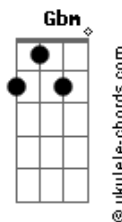

# Neo Cortex - Don't You

tom:  
 Cm (forma dos acordes no tom de Bm )  
 Capostraste na 1ª casa

Don't you see me?  
 You've got the key  
 Can't you hear me?  
 De...ep in your eyes  
 I can see your lonely heart  
 Believe in us  
 Can you hear me?

Can you hear me?  
 ( Bm )

Don't you see me?  
 I am waiting here for you  
 You've got the key  
 Can't you hear me?

De...ep in your eyes  
 I can see your lonely heart  
 Believe in us  
 Can you hear me?  
 ( Bm G A )  
 ( Gbm Bm )  
 ( G A Gbm )

Bm G A Gbm  
**Acordes**

Don't you  
 See me?

( Bm )  
 (Don't you see me?)

( Bm )  
 Don't you see me?

You've got the key

( Bm G A )  
 ( Gbm Bm )  
 ( G A Gbm Bm )

Don't you see me?  
 I am waiting here for you

You've got the key  
 Can't you hear me?

De...ep in your eyes  
 I can see your lonely heart

Believe in us  
 Can you hear me?

( Bm G A )  
 ( Gbm Bm )  
 ( G A Gbm )

Don't you  
 See me?