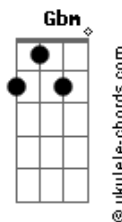

# Neo Cortex - Don't You

tom:  
 Cm (forma dos acordes no tom de Bm )  
 Capostrate na 1ª casa

Don't you see me?  
 You've got the key  
 Can't you hear me?  
 De...ep in your eyes  
 I can see your lonely heart  
 Believe in us  
 Can you hear me?

Can you hear me?  
 ( Bm )

Don't you see me?  
 I am waiting here for you  
 You've got the key  
 Can't you hear me?

De...ep in your eyes  
 I can see your lonely heart  
 Believe in us  
 Can you hear me?  
 ( Bm G A )  
 ( Gbm Bm )  
 ( G A Gbm )

Bm G A Gbm  
**Acordes**

Don't you  
 See me?

( Bm )  
 (Don't you see me?)

( Bm )  
 Don't you see me?

You've got the key

( Bm G A )  
 ( Gbm Bm )  
 ( G A Gbm Bm )

Don't you see me?  
 I am waiting here for you

You've got the key  
 Can't you hear me?

De...ep in your eyes  
 I can see your lonely heart

Believe in us  
 Can you hear me?

( Bm G A )  
 ( Gbm Bm )  
 ( G A Gbm )

Don't you  
 See me?