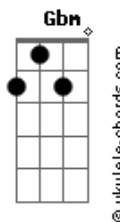

# Neo Cortex - Don't You

tom:  
 Cm (forma dos acordes no tom de Bm )  
 Capostraste na 1ª casa

Don't you see me?  
 You've got the key  
 Can't you hear me?  
 De...ep in your eyes  
 I can see your lonely heart  
 Believe in us  
 Can you hear me?

Can you hear me?  
 ( Bm )

Don't you see me?  
 I am waiting here for you  
 You've got the key  
 Can't you hear me?

De...ep in your eyes  
 I can see your lonely heart  
 Believe in us  
 Can you hear me?  
 ( Bm G A )  
 ( Gbm Bm )  
 ( G A Gbm )

Bm G A Gbm  
**Acordes**

Don't you  
 See me?  
 ( Bm )  
 (Don't you see me?)  
 ( Bm )  
 Don't you see me?  
 You've got the key  
 ( Bm G A )  
 ( Gbm Bm )  
 ( G A Gbm Bm )  
 Don't you see me?  
 I am waiting here for you  
 You've got the key  
 Can't you hear me?  
 De...ep in your eyes  
 I can see your lonely heart  
 Believe in us  
 Can you hear me?  
 ( Bm G A )  
 ( Gbm Bm )  
 ( G A Gbm )  
 Don't you  
 See me?