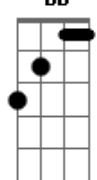

© ukulele-chords.com

Bb