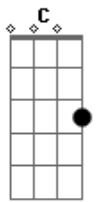

© ukulele-chords.com