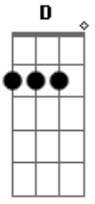

Neil Young - Winterlong

tom:
C
I waited for you, Winterlong
Am
You seem to be where I belong

If things should ever turn out wrong
And all the love we have is gone
It won't be easy on that day
F E7

Waiting to follow
Am Am F
Through the dreamlight of your way
E7 A
Is not so easy for me now
D D7M D D
Half the time has passed away
Bm G
Things we thought of yesterday
A D C
Come back now, come back now, oh, oh
C
I waited for you Winterlong
F G
(you seem to be where I belong)

Acordes

© ukulele-chords.com