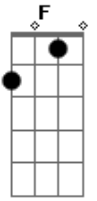

Neil Young - Winterlong

tom:
C
I waited for you, Winterlong
Am
You seem to be where I belong

If things should ever turn out wrong
And all the love we have is gone
It won't be easy on that day
F E7

Waiting to follow
Am Am F
Through the dreamlight of your way
E7 A
Is not so easy for me now
D D7M D D
Half the time has passed away
Bm G
Things we thought of yesterday
A D C
Come back now, come back now, oh, oh
C
I waited for you Winterlong
F G
(you seem to be where I belong)

Acordes

© ukulele-chords.com

© ukulele-chords.com

© ukulele-chords.com

© ukulele-chords.com

© ukulele-chords.com

© ukulele-chords.com

© ukulele-chords.com

© ukulele-chords.com

© ukulele-chords.com