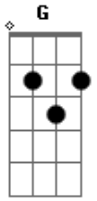

© ukulele-chords.com