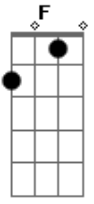

© ukulele-chords.com