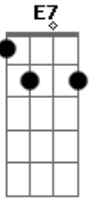

© ukulele-chords.com