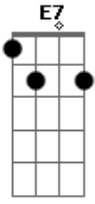

© ukulele-chords.com