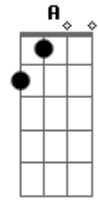

© ukulele-chords.com