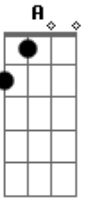

© ukulele-chords.com