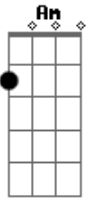

© ukulele-chords.com