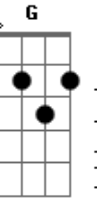

© ukulele-chords.com