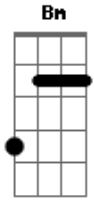

© ukulele-chords.com