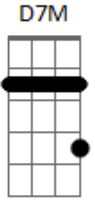

© ukulele-chords.com