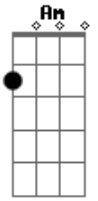

© ukulele-chords.com