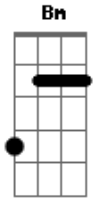

© ukulele-chords.com