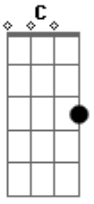

© ukulele-chords.com