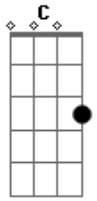

© ukulele-chords.com