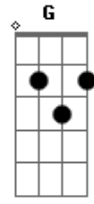

© ukulele-chords.com