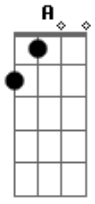

© ukulele-chords.com