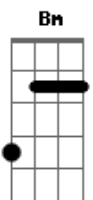

© ukulele-chords.com