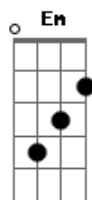

Neil Young - White Line

Tom: G

Tom :Bm

(Second verse instrumental)

Bm C
I came to you when I needed a rest.
Bm Em
You took my love, and put it to the test.
Bm C
I saw some things that I never would've guessed.
D G
Feel like a railroad, I pull a whole load behind.

Em G
That old white line is a friend of mine,
C G D
and it's good time, we been makin'.
Em G
Right now I'm rollin' down the open road,

(Second verse instrumental)

Bm C
I was a-drift on a river of pride,
Bm Em
it seemed like such, a long easy ride.
Bm C
You were my raft but I let you slide.
D G
I been down but I'm, comin' back up again.
Em G
And I'm rollin' down the open road,
C G D
where the daylight, will soon be breakin'.
Em G
Right now I'm thinkin' 'bout these things that I know,
C G
but it's good time, that we been makin'.

(Second verse instrumental ... end on Bm)

Acordes

© ukulele-chords.com

© ukulele-chords.com

© ukulele-chords.com

© ukulele-chords.com

© ukulele-chords.com