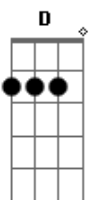

Neil Young - White Line

Tom: G

Tom :Bm

(Second verse instrumental)

Bm C
I came to you when I needed a rest.
Bm Em
You took my love, and put it to the test.
Bm C
I saw some things that I never would've guessed.
D G
Feel like a railroad, I pull a whole load behind.

Em G
That old white line is a friend of mine,
C G D
and it's good time, we been makin'.
Em G
Right now I'm rollin' down the open road,

(Second verse instrumental)

Bm C
I was a-drift on a river of pride,
Bm Em
it seemed like such, a long easy ride.
Bm C
You were my raft but I let you slide.
D G
I been down but I'm, comin' back up again.
Em G
And I'm rollin' down the open road,
C G D
where the daylight, will soon be breakin'.
Em G
Right now I'm thinkin' 'bout these things that I know,
C G
but it's good time, that we been makin'.

(Second verse instrumental ... end on Bm)

Acordes

© ukulele-chords.com

© ukulele-chords.com

© ukulele-chords.com

© ukulele-chords.com

© ukulele-chords.com