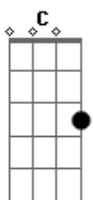

Neil Young - White Line

Tom: G

Tom :Bm

(Second verse instrumental)

Bm C
I came to you when I needed a rest.
Bm Em
You took my love, and put it to the test.
Bm C
I saw some things that I never would've guessed.
D G
Feel like a railroad, I pull a whole load behind.

Em G
That old white line is a friend of mine,
C G D
and it's good time, we been makin'.
Em G
Right now I'm rollin' down the open road,

(Second verse instrumental)

Bm C
I was a-drift on a river of pride,
Bm Em
it seemed like such, a long easy ride.
Bm C
You were my raft but I let you slide.
D G
I been down but I'm, comin' back up again.
Em G
And I'm rollin' down the open road,
C G D
where the daylight, will soon be breakin'.
Em G
Right now I'm thinkin' 'bout these things that I know,
C G
but it's good time, that we been makin'.

(Second verse instrumental ... end on Bm)

Acordes

© ukulele-chords.com

© ukulele-chords.com

© ukulele-chords.com

© ukulele-chords.com

© ukulele-chords.com