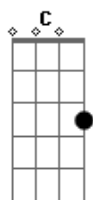

Neil Young - White Line

Tom: G

Tom :Bm

(Second verse instrumental)

Bm C
I came to you when I needed a rest.
Bm Em
You took my love, and put it to the test.
Bm C
I saw some things that I never would've guessed.
D G
Feel like a railroad, I pull a whole load behind.

Em G
That old white line is a friend of mine,
C G D
and it's good time, we been makin'.
Em G
Right now I'm rollin' down the open road,

(Second verse instrumental)

Bm C
I was a-drift on a river of pride,
Bm Em
it seemed like such, a long easy ride.
Bm C
You were my raft but I let you slide.
D G
I been down but I'm, comin' back up again.
Em G
And I'm rollin' down the open road,
C G D
where the daylight, will soon be breakin'.
Em G
Right now I'm thinkin' 'bout these things that I know,
C G
but it's good time, that we been makin'.

(Second verse instrumental ... end on Bm)

Acordes

© ukulele-chords.com

© ukulele-chords.com

© ukulele-chords.com

© ukulele-chords.com

© ukulele-chords.com