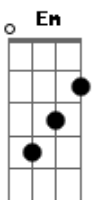

Neil Young - White Line

Tom: G

Tom :Bm

(Second verse instrumental)

Bm C
I came to you when I needed a rest.
Bm Em
You took my love, and put it to the test.
Bm C
I saw some things that I never would've guessed.
D G
Feel like a railroad, I pull a whole load behind.

Em G
That old white line is a friend of mine,
C G D
and it's good time, we been makin'.
Em G
Right now I'm rollin' down the open road,

(Second verse instrumental)

Bm C
I was a-drift on a river of pride,
Bm Em
it seemed like such, a long easy ride.
Bm C
You were my raft but I let you slide.
D G
I been down but I'm, comin' back up again.
Em G
And I'm rollin' down the open road,
C G D
where the daylight, will soon be breakin'.
Em G
Right now I'm thinkin' 'bout these things that I know,
C G
but it's good time, that we been makin'.

(Second verse instrumental ... end on Bm)

Acordes

© ukulele-chords.com

© ukulele-chords.com

© ukulele-chords.com

© ukulele-chords.com

© ukulele-chords.com