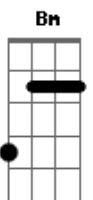

© ukulele-chords.com