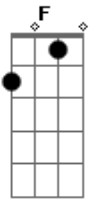

© ukulele-chords.com