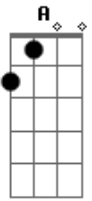

© ukulele-chords.com