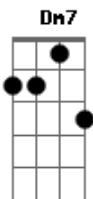

© ukulele-chords.com

© ukulele-chords.com