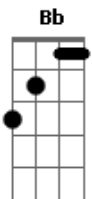

Neil Young - War of Man

Tom: F

afinação: DADGBD

Intro: C D Dm7 Bb C

C
The little creatures run in from the cold,
D Bb C
back to the nest just like the days of old.
C D
There in the safety of a mother's arms
Dm7 Bb C
the warmth of ages far away from harm again

Chorus:

Dm Bb Bb C A Dm
No one wins, it's a war of man.
No one wins, it's a war of man.

Silver mane flyin' in the wind
Down through the planets on the run again
No one knows where they're runnin' to
But every kind is comin' two by two

Out on the delta where the hoofbeats pound
The daddy's runnin' on the frozen ground
Can't smell the poison as it follows him
Can't see the gas and machines, it's a war of man

No one wins
It's a war of man
No one wins
It's a war of man

The windows open and the little girl dreams
The sky's her playground as she mounts her steed
Across the heavens to the other side
On wings of magic does the little girl ride

The little creatures run in from the cold
Back to the nest just like the days of old
There in the safety of a mother's arms
The warmth of ages, far away from harm again.

No one wins
It's a war of man
No one wins
It's a war of man
No one wins

C: 0 0 5 5 5 5
D: 0 0 7 7 7 7
Dm7: 0 0 0 5 6 0
Bb: x 8 8 7 6 x
C: x1010 9 8 x
Bb: x 8 8 x x x
C: x1010 x x x
A: x 7 7 x x x
Dm: 0 0 01010 x

Acordes

© ukulele-chords.com

© ukulele-chords.com

© ukulele-chords.com

© ukulele-chords.com

© ukulele-chords.com

© ukulele-chords.com

© ukulele-chords.com