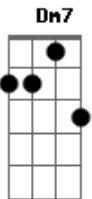

Neil Young - War of Man

Tom: F

afinação: DADGBD

Intro: C D Dm7 Bb C

C
The little creatures run in from the cold,
D Bb C
back to the nest just like the days of old.
C D
There in the safety of a mother's arms
Dm7 Bb C
the warmth of ages far away from harm again

Chorus:

Dm Bb Bb C A Dm
No one wins, it's a war of man.
No one wins, it's a war of man.

Silver mane flyin' in the wind
Down through the planets on the run again
No one knows where they're runnin' to
But every kind is comin' two by two

Out on the delta where the hoofbeats pound
The daddy's runnin' on the frozen ground
Can't smell the poison as it follows him
Can't see the gas and machines, it's a war of man

No one wins
It's a war of man
No one wins
It's a war of man

The windows open and the little girl dreams
The sky's her playground as she mounts her steed
Across the heavens to the other side
On wings of magic does the little girl ride

The little creatures run in from the cold
Back to the nest just like the days of old
There in the safety of a mother's arms
The warmth of ages, far away from harm again.

No one wins
It's a war of man
No one wins
It's a war of man
No one wins

C: 0 0 5 5 5 5
D: 0 0 7 7 7 7
Dm7: 0 0 0 5 6 0
Bb: x 8 8 7 6 x
C: x1010 9 8 x
Bb: x 8 8 x x x
C: x1010 x x x
A: x 7 7 x x x
Dm: 0 0 01010 x

Acordes

© ukulele-chords.com

© ukulele-chords.com

© ukulele-chords.com

© ukulele-chords.com

© ukulele-chords.com

© ukulele-chords.com

© ukulele-chords.com