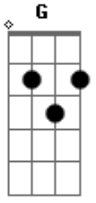

© ukulele-chords.com