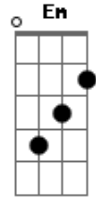

© ukulele-chords.com