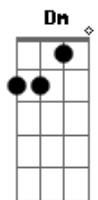

# Neil Young - Stringman

tom:

Intro: F C Bb C

F  
You can say the soul is gone  
Dm  
And the feeling is just not there  
Bb C F  
Not like it was so long ago  
( F C Bb C )

F  
On the empty page before you  
Dm  
You can fill in what you care  
Bb C F  
Try to make it new before you go  
Take the simple case of the sarge  
Dm  
Who can't go back to war  
Bb  
Cause the hippies  
C  
Tore down everything  
F  
That he was fighting for  
( F C Bb C )

## Acordes

© ukulele-chords.com

© ukulele-chords.com

© ukulele-chords.com

© ukulele-chords.com

C F  
Of green kissed by the sun  
( F C Bb C )

F  
You can say the soul is gone  
Dm  
And close another door  
Bb  
Just be sure  
C F  
That yours is not the one  
Bb F  
And I'm singing for the stringman  
Bb F  
Who lately lost his wife  
Bb F  
There is no dearer friend of mine  
C F  
That I know in this life  
Bb F  
On his shoulder rests a violin  
Bb F  
For his head where chaos reigns  
Bb  
But his heart  
F  
Can't find a simple way  
C F C Bb C  
To live with all those things  
F C Bb C  
All those things  
F C Bb C  
All those strings to pull  
F C Bb C  
He's a stringman  
F  
All those strings