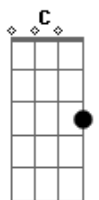

# Neil Young - Stringman

tom:

Intro: F C Bb C

F  
You can say the soul is gone  
Dm  
And the feeling is just not there  
Bb C F  
Not like it was so long ago  
( F C Bb C )

F  
On the empty page before you  
Dm  
You can fill in what you care  
Bb C F  
Try to make it new before you go  
Take the simple case of the sarge  
Dm  
Who can't go back to war  
Bb  
Cause the hippies  
C  
Tore down everything  
F  
That he was fighting for  
( F C Bb C )

## Acordes

© ukulele-chords.com

© ukulele-chords.com

© ukulele-chords.com

© ukulele-chords.com

C F  
Of green kissed by the sun  
( F C Bb C )

F  
You can say the soul is gone  
Dm  
And close another door  
Bb  
Just be sure  
C F  
That yours is not the one  
Bb F  
And I'm singing for the stringman  
Bb F  
Who lately lost his wife  
Bb F  
There is no dearer friend of mine  
C F  
That I know in this life  
Bb F  
On his shoulder rests a violin  
Bb F  
For his head where chaos reigns  
Bb  
But his heart  
F  
Can't find a simple way  
C F C Bb C  
To live with all those things  
F C Bb C  
All those things  
F C Bb C  
All those strings to pull  
F C Bb C  
He's a stringman  
F  
All those strings