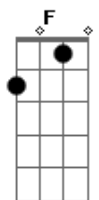

# Neil Young - Stringman

tom:

Intro: F C Bb C

F  
You can say the soul is gone  
Dm  
And the feeling is just not there  
Bb C F  
Not like it was so long ago  
( F C Bb C )

F  
On the empty page before you  
Dm  
You can fill in what you care  
Bb C F  
Try to make it new before you go  
Take the simple case of the sarge  
Dm  
Who can't go back to war  
Bb  
Cause the hippies  
C  
Tore down everything  
F  
That he was fighting for  
( F C Bb C )

## Acordes

© ukulele-chords.com

© ukulele-chords.com

© ukulele-chords.com

© ukulele-chords.com

C F  
Of green kissed by the sun  
( F C Bb C )

F  
You can say the soul is gone  
Dm  
And close another door  
Bb  
Just be sure  
C F  
That yours is not the one  
Bb F  
And I'm singing for the stringman  
Bb F  
Who lately lost his wife  
Bb F  
There is no dearer friend of mine  
C F  
That I know in this life  
Bb F  
On his shoulder rests a violin  
Bb F  
For his head where chaos reigns  
Bb  
But his heart  
F  
Can't find a simple way  
C F C Bb C  
To live with all those things  
F C Bb C  
All those things  
F C Bb C  
All those strings to pull  
F C Bb C  
He's a stringman  
F  
All those strings