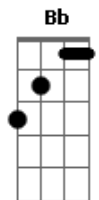

# Neil Young - Stringman

tom:

Intro: F C Bb C

F  
You can say the soul is gone  
Dm  
And the feeling is just not there  
Bb C F  
Not like it was so long ago  
( F C Bb C )

F  
On the empty page before you  
Dm  
You can fill in what you care  
Bb C F  
Try to make it new before you go  
Take the simple case of the sarge  
Dm  
Who can't go back to war  
Bb  
Cause the hippies  
C  
Tore down everything  
F  
That he was fighting for  
( F C Bb C )

F  
Or the lovers on the blankets  
Dm  
That the city turned to whores

Bb  
With memories

## Acordes

© ukulele-chords.com

© ukulele-chords.com

© ukulele-chords.com

© ukulele-chords.com

C F  
Of green kissed by the sun  
( F C Bb C )

F  
You can say the soul is gone  
Dm  
And close another door  
Bb  
Just be sure  
C F  
That yours is not the one  
Bb F  
And I'm singing for the stringman  
Bb F  
Who lately lost his wife  
Bb F  
There is no dearer friend of mine  
C F  
That I know in this life  
Bb F  
On his shoulder rests a violin  
Bb F  
For his head where chaos reigns  
Bb  
But his heart  
F  
Can't find a simple way  
C F C Bb C  
To live with all those things  
F C Bb C  
All those things  
F C Bb C  
All those strings to pull  
F C Bb C  
He's a stringman  
F  
All those strings