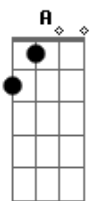

© ukulele-chords.com