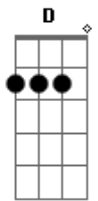

Neil Young - Silver and Gold

tom:

Intro: D D D D2
D D D D2

D A
Workin' hard every day
G
Never notice how
A D
The time slips away
D A
People come, seasons go
G
We got something
A D
That'll never grow old

D G
I don't care
D G
If the sun don't shine
D G
And the rain comes pouring
D G
Down on me and mine
D G
'Cause our kind of love
D G A Em
Never seems to get old
A G D
It's better than silver and gold

(D D D D2)

D A
I used to have a treasure chest
G A D
Got so heavy that I had to rest
D A
I let it slip away from me

G D
Didn't need it anyway
G A D
So I let it slip away

D G
I don't care
D G
If the sun don't shine
D G
And the rain comes pouring
D G
Down on me and mine
D G
'Cause our kind of love
D G A Em
Never seems to get old
A G D
It's better than silver and gold

(D D D D2)

Harmonica

D G
I don't care

D G
If the sun don't shine
D G
And the rain comes pouring
D G
Down on me and mine
D G
'Cause our kind of love
D G A Em
Never seems to get old
A G D
It's better than silver and gold

(D D D D2)

(D D D D2)

Acordes

© ukulele-chords.com