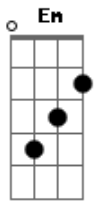

© ukulele-chords.com