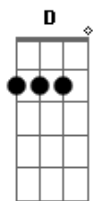

Neil Young - Silver and Gold

tom:

Intro: D D D D2
D D D D2

D A
Workin' hard every day
G
Never notice how
A D
The time slips away
D A
People come, seasons go
G
We got something
A D
That'll never grow old

D G
I don't care
D G
If the sun don't shine
D G
And the rain comes pouring
D G
Down on me and mine
D G
'Cause our kind of love
D G A Em
Never seems to get old
A G D
It's better than silver and gold

(D D D D2)

D A
I used to have a treasure chest
G A D
Got so heavy that I had to rest
D A
I let it slip away from me

G D
Didn't need it anyway
G A D
So I let it slip away

D G
I don't care
D G
If the sun don't shine
D G
And the rain comes pouring
D G
Down on me and mine
D G
'Cause our kind of love
D G A Em
Never seems to get old
A G D
It's better than silver and gold

(D D D D2)

Harmonica

D G
I don't care

D G
If the sun don't shine
D G
And the rain comes pouring
D G
Down on me and mine
D G
'Cause our kind of love
D G A Em
Never seems to get old
A G D
It's better than silver and gold

(D D D D2)

(D D D D2)

Acordes