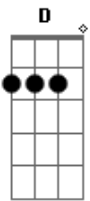

© ukulele-chords.com

© ukulele-chords.com