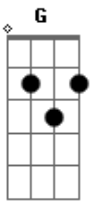

Neil Young - Sea Of Madness

Tom: G

(intor) D G A

D How can I bring you to this sea of madness ?
I love you so much, it's gonna bring me sadness.
D I've never seen it through these eyes before now,
I don't believe it, I think I'll take it or leave it.

(D G D G)

A All I need is your G sweet, sweet lovin' G

A Em fill my life with happiness, all I want is your heart,
G C every time I think of you, mine falls apart.

A I went to heaven and I stood at the cross roads,
D I'll love you tomorrow as sure as the wind blows.
D Silver rain on the mountain clover
washes away until the music is over.

(D G D G)

Acordes

© ukulele-chords.com