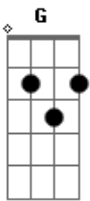

Neil Young - Sea Of Madness

Tom: G

(intor) D G A

D How can I bring you to this sea of madness ?
I love you so much, it's gonna bring me sadness.
D I've never seen it through these eyes before now,
I don't believe it, I think I'll take it or leave it.

(D G D G)

A All I need is your G sweet, sweet lovin' Gbm

A Em fill my life with happiness, all I want is your heart,
G C every time I think of you, mine falls apart.

A I went to heaven and I stood at the cross roads,
D I'll love you tomorrow as sure as the wind blows.
D Silver rain on the mountain clover
washes away until the music is over.

(D G D G)

Acordes

© ukulele-chords.com