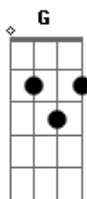

Neil Young - Sail Away

Tom: G
Intro: G Am
D G

Verses:
G I could live inside a tee-pee Am
D I could die in penthouse thirty-five G
G You could lose me on the freeway Am
D But I would still make it back alive G
D As long as we can sail away C
D As long as we can sail away D there'll be
G wind in the canyon Am moon on the rise 0-2-3
C As long as we can sail away D G
G See the losers in the best bars Am
D Meet the winners in the dives G
G Where the people are the real stars Am
D All the rest of their lives G
D As long as we can sail away G

D As long as we can sail away C there'll be D
G wind in the canyon Am moon on the rise 0-2-3
C As long as we can sail away G
Solo: (over these chords)
G Am D G G Am D G
There's a road stretched between us G
D Like a ribbon on the high plain G
G Down from Phoenix through Salinas Am
D Round the bend and back again G
Chorus:
D As long as we can sail away G
D As long as we can sail away C there'll be D
G wind in the canyon Am moon on the rise 0-2-3
C As long as we can sail away D G
C As long as we can sail away G
C As long as we can sail away D G
C As long as we can sail away G

Acordes