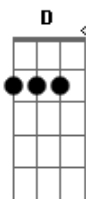

© ukulele-chords.com