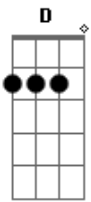

© ukulele-chords.com