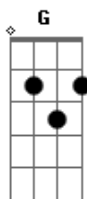

Neil Young - Sail Away

Tom: G
Intro: G Am
D G

Verses:
G I could live inside a tee-pee Am
D I could die in penthouse thirty-five G
G You could lose me on the freeway Am
D But I would still make it back alive G
D As long as we can sail away C
D As long as we can sail away D there'll be
G wind in the canyon Am moon on the rise 0-2-3
C As long as we can sail away D G
G See the losers in the best bars Am
D Meet the winners in the dives G
G Where the people are the real stars Am
D All the rest of their lives G
D As long as we can sail away G

D As long as we can sail away C there'll be D
G wind in the canyon Am moon on the rise 0-2-3
C As long as we can sail away G
Solo: (over these chords)
G Am D G G Am D G
G There's a road stretched between us Am
D Like a ribbon on the high plain G
G Down from Phoenix through Salinas Am
D Round the bend and back again G
Chorus:
D As long as we can sail away G
D As long as we can sail away C there'll be D
G wind in the canyon Am moon on the rise 0-2-3
C As long as we can sail away D G
C As long as we can sail away G
C As long as we can sail away D G
C As long as we can sail away G

Acordes