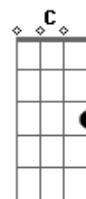

© ukulele-chords.com