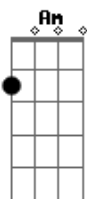

© ukulele-chords.com