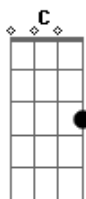

© ukulele-chords.com