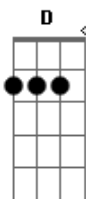

© ukulele-chords.com

© ukulele-chords.com