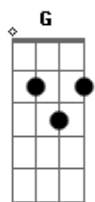

Neil Young - Philadelphia

Tom: C

F / / / G / / /
(Philadelphia)

D / Bm7 / D7M# / Bm7 / D / Bm7 /

G7M / G / D / D7M D G / / / A / / /

Verse:

C Am Em Am C Am
Sometimes I think that I know what love's all about

F7M C C7M F G
And when I see the light, I know I'll be al-right

C Am Em Am C Am
I've got my friends in the world, I had my friends

F7M C C7M F G
When we were boys and girls, and the secrets came un-furled.

Play twice:

D / Bm7 / D7M# / Bm7 / D / Bm7 /

G7M / G / D / D7M D G / / / A / / /

C Am Em Am C

City of brotherly love, place I call home

Am F7M
Don't turn your back on me

C C7M F G
I don't wanna be alone (won't last forever)

C Am Em Am C Am
Someone is talkin' at me, calling my name

F7M
Tell me I'm not to blame

C C7M F G
I won't be ashamed of love (Philadelphia).

D / Bm7 / D7M# / Bm7 / D / Bm7 /

G7M / G / D / D7M D G / / / A / / /

D Bm7 D7M# Bm7 D Bm7
City of brotherly love, brotherly love

G7M / G / D / D7M D G / / / A / / /

VERSE:

C Am Em Am C Am
Sometimes I think that I know what love's all about

F7M C C7M F G
And when I see the light, I know I'll be al-right

D / Bm7 / D7M# / D

Acordes

© ukulele-chords.com