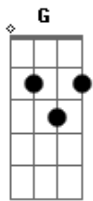

Neil Young - Philadelphia

Tom: C

F / / / G / / /
(Philadelphia)

D / Bm7 / D7M# / Bm7 / D / Bm7 /

G7M / G / D / D7M D G / / / A / / /

Verse:

C Am Em Am C Am
Sometimes I think that I know what love's all about

F7M C C7M F G
And when I see the light, I know I'll be al-right

C Am Em Am C Am
I've got my friends in the world, I had my friends

F7M C C7M F G
When we were boys and girls, and the secrets came un-furled.

Play twice:

D / Bm7 / D7M# / Bm7 / D / Bm7 /

G7M / G / D / D7M D G / / / A / / /

C Am Em Am C

City of brotherly love, place I call home

Am F7M
Don't turn your back on me

C C7M F G
I don't wanna be alone (won't last forever)

C Am Em Am C Am
Someone is talkin' at me, calling my name

F7M
Tell me I'm not to blame

C C7M F G
I won't be ashamed of love (Philadelphia).

D / Bm7 / D7M# / Bm7 / D / Bm7 /

G7M / G / D / D7M D G / / / A / / /

D Bm7 D7M# Bm7 D Bm7
City of brotherly love, brotherly love

G7M / G / D / D7M D G / / / A / / /

VERSE:

C Am Em Am C Am
Sometimes I think that I know what love's all about

F7M C C7M F G
And when I see the light, I know I'll be al-right

D / Bm7 / D7M# / D

Acordes

© ukulele-chords.com