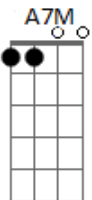

© ukulele-chords.com