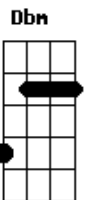

© ukulele-chords.com