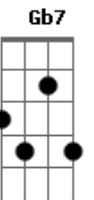

© ukulele-chords.com