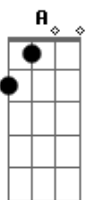

© ukulele-chords.com