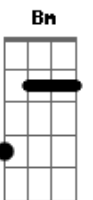

© ukulele-chords.com