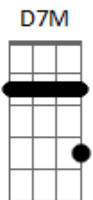

© ukulele-chords.com