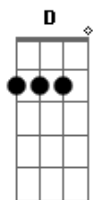

Neil Young - Out on the Weekend

Tom: A

Chords:
A A (II) D D7M A7M

Intro: Bm E Bm E

Bm E Bm E

Dbm Gb7 Bm E

A Think I'll pack it in and buy a pick-up

E Take it down to L.A.

A (II) See the lonely boy, out on the weekend

D7M Trying to make it pay. A7M A (II)

A (II) Can't relate to joy, he tries to speak and

D7M Can't begin to say. A7M A (II)

Bm E Bm E

Dbm Gb7 Bm E

She got pictures on the wall, they make me look up

From her big brass bed.

Now I'm running down the road trying to stay up

Somewhere in her head.

Chorus

Bm E Bm E

Dbm Gb7 Bm E

A Bm Efade

Acordes