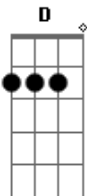

G D Though the other side is just the same

G G Em A7 You can tell my dream is real

C G F7M Because I love you can you feel it now

D D2 (Intro)

D G D Though we rush ahead to save our time

G G Em A7 We are only what we feel

C G And I love you

F7M Can you feel it now

Can you feel it now

Can you feel it now

Can yooooooooo (1 parte só da Intro terminando em D soando)

Acordes

© ukulele-chords.com

© ukulele-chords.com