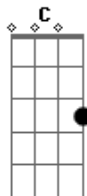

© ukulele-chords.com