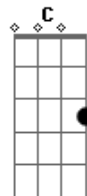

© ukulele-chords.com