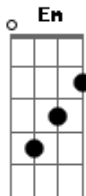

© ukulele-chords.com