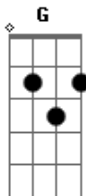

G G Em A7 If I do come back at all

C G F7M But you know me and I miss you now

(Intro)

D G D D2 D D2 In a strange game, I saw myself as you knew me

D2 D D2 When the change came, and you had a chance to see through me

G D Though the other side is just the same

G G Em A7 You can tell my dream is real

C G F7M Because I love you can you feel it now

D D2 (Intro)

D G D Though we rush ahead to save our time

G G Em A7 We are only what we feel

C G And I love you

F7M Can you feel it now

Can you feel it now

Can you feel it now

Can yooooooooo (1 parte só da Intro terminando em D soando)

Acordes

© ukulele-chords.com

© ukulele-chords.com