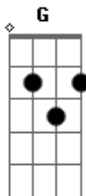

G G Em A7 If I do come back at all

C G F7M But you know me and I miss you now

(Intro)

D G D D2 D D2 In a strange game, I saw myself as you knew me

D D D2 When the change came, and you had a chance to see through me

G D Though the other side is just the same

G G Em A7 You can tell my dream is real

C G F7M Because I love you can you feel it now

D D2 (Intro)

D G D Though we rush ahead to save our time

G G Em A7 We are only what we feel

C G And I love you

F7M Can you feel it now

Can you feel it now

Can you feel it now

Can yooooooooo (1 parte só da Intro terminando em D soando)

Acordes

© ukulele-chords.com

© ukulele-chords.com