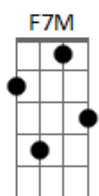

G G Em A7 If I do come back at all

C G F7M But you know me and I miss you now

(Intro)

D G D D2 D D2 In a strange game, I saw myself as you knew me

D D D2 When the change came, and you had a chance to see through me

G D Though the other side is just the same

G G Em A7 You can tell my dream is real

C G F7M Because I love you can you feel it now

D D2 (Intro)

D G D Though we rush ahead to save our time

G G Em A7 We are only what we feel

C G And I love you

F7M Can you feel it now

Can you feel it now

Can you feel it now

Can yooooooooo (1 parte só da Intro terminando em D soando)

Acordes

© ukulele-chords.com

© ukulele-chords.com