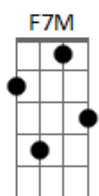

G G Em A7 If I do come back at all

C G F7M But you know me and I miss you now

(Intro)

D G D D D2 D D2 In a strange game, I saw myself as you knew me

D D D2 When the change came, and you had a chance to see through me

G D Though the other side is just the same

G G Em A7 You can tell my dream is real

C G F7M Because I love you can you feel it now

D D2 (Intro)

D G D Though we rush ahead to save our time

G G Em A7 We are only what we feel

C G And I love you

F7M Can you feel it now

Can you feel it now

Can you feel it now

Can yooooooooo (1 parte só da Intro terminando em D soando)

Acordes

© ukulele-chords.com

© ukulele-chords.com