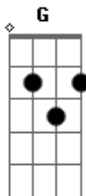

G G Em A7 If I do come back at all

C G F7M But you know me and I miss you now

(Intro)

D G D D D2 D D2 In a strange game, I saw myself as you knew me

D D D2 When the change came, and you had a chance to see through me

G D Though the other side is just the same

G G Em A7 You can tell my dream is real

C G F7M Because I love you can you feel it now

D D2 (Intro)

D G D Though we rush ahead to save our time

G G Em A7 We are only what we feel

C G And I love you

F7M Can you feel it now

Can you feel it now

Can you feel it now

Can yooooooooo (1 parte só da Intro terminando em D soando)

Acordes

© ukulele-chords.com

© ukulele-chords.com