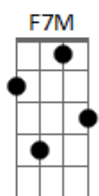

G G Em A7 If I do come back at all

C G F7M But you know me and I miss you now

(Intro)

D G D D2 D D2 In a strange game, I saw myself as you knew me

D2 D D2 When the change came, and you had a chance to see through me

G D Though the other side is just the same

G G Em A7 You can tell my dream is real

C G F7M Because I love you can you feel it now

D D2 (Intro)

D G D Though we rush ahead to save our time

G G Em A7 We are only what we feel

C G And I love you

F7M Can you feel it now

Can you feel it now

Can you feel it now

Can yooooooooo (1 parte só da Intro terminando em D soando)

Acordes

© ukulele-chords.com

© ukulele-chords.com