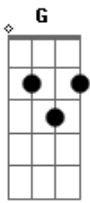

Neil Young - Mr Soul (MTV unplugged)

Tom: D

Afinação : Duplo drop D (d a d g b d)

Chords:

D G C G Gm

Riff (repeated several times as intro and between verses, additionally played once after each line)

D

Oh, hello Mr. Soul, I dropped by to pick up a reason
For the thought that I caught that my head is the event of the season

D

Is it strange I should change? I don't know.

C

G

D

Is it strange I should change? I don't know.

Acordes

© ukulele-chords.com