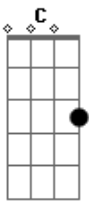

© ukulele-chords.com