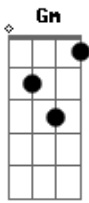

© ukulele-chords.com