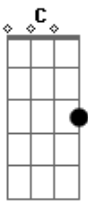

© ukulele-chords.com