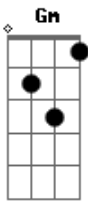

© ukulele-chords.com