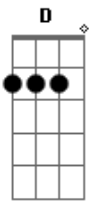

Neil Young - Mr Soul (MTV unplugged)

Tom: **D**

Afinação : Duplo drop **D** (d a d g b d)

Chords:

D G C G Gm

Riff (repeated several times as intro and between verses, additionally played once after each line)

D

Oh, hello Mr. Soul, I dropped by to pick up a reason
For the thought that I caught that my head is the event of the season

G

Why in crowds just a trace of my face could seem so pleasin'

C

G

D

I'll cop out to the change, but a stranger is putting the tease on.

I was down on a frown when the messenger brought me a letter
I was raised by the praise of a fan who said I upset her

Any girl in the world could have easily known me better
She said, You're strange, but don't change, and I let her.

In a while will the smile on my face turn to plaster?

Stick around while the clown who is sick does the trick of disaster

For the race of my head and my face is moving much faster

C

G

D

Is it strange I should change? I don't know, why don't you ask her?

C

G

Gm

D

Is it strange I should change? I don't know.

C

G

D

Is it strange I should change? I don't know.

Acordes