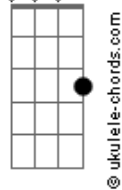

Neil Young - Love Art Blues

Tom: C

D D (strum) D
G (strum) A (strum) A

D D
I've got the love art blues,
D G
Don't know which on to choose,
G A
There's really something to loose,
A D
With these love art blues.
D D
I went and played too hard,
D G
And I lost my fun,
G A
Oh, these love art blues,
D D D7
Leave me a heavy one.
Chorus

G A
My songs are all so long,
G (strum) D E7
And my words are all so sad,
G A
Why must I choose,
D D7M D7
Between the best things I ever had.

D D
I spilled my promise cup,
D G
I really don't know why,
G A
Now the distance slides,
D
Between you and I.
D D
I've got the love art blues,
D G
Don't know which on to choose,
G A
There's really something to loose,
A D
With these love art blues.

Acordes

© ukulele-chords.com

C

© ukulele-chords.com

© ukulele-chords.com

© ukulele-chords.com

© ukulele-chords.com

© ukulele-chords.com

© ukulele-chords.com