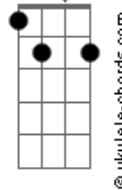

Neil Young - Love Art Blues

Tom: C

D D (strum) D
G (strum) A (strum) A

D D
I've got the love art blues,
D G
Don't know which on to choose,
G A
There's really something to loose,
A D
With these love art blues.
D D
I went and played too hard,
D G
And I lost my fun,
G A
Oh, these love art blues,
D D D7
Leave me a heavy one.
Chorus

G A
My songs are all so long,
G (strum) D E7
And my words are all so sad,
G A
Why must I choose,
D D7M D7
Between the best things I ever had.

D D
I spilled my promise cup,
D G
I really don't know why,
G A
Now the distance slides,
D
Between you and I.
D D
I've got the love art blues,
D G
Don't know which on to choose,
G A
There's really something to loose,
A D
With these love art blues.

Acordes

© ukulele-chords.com

© ukulele-chords.com

© ukulele-chords.com

© ukulele-chords.com

© ukulele-chords.com

© ukulele-chords.com

E7

© ukulele-chords.com