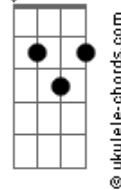

Neil Young - Love Art Blues

Tom: C

D D (strum) D
G (strum) A (strum) A

D D
I've got the love art blues,
D G
Don't know which on to choose,
G A
There's really something to loose,
A D
With these love art blues.
D D
I went and played too hard,
D G
And I lost my fun,
G A
Oh, these love art blues,
D D D7
Leave me a heavy one.
Chorus

G A
My songs are all so long,
G (strum) D E7
And my words are all so sad,
G A
Why must I choose,
D D7M D7
Between the best things I ever had.

D D
I spilled my promise cup,
D G
I really don't know why,
G A
Now the distance slides,
D
Between you and I.
D D
I've got the love art blues,
D G
Don't know which on to choose,
G A
There's really something to loose,
A D
With these love art blues.

Acordes

© ukulele-chords.com

© ukulele-chords.com

© ukulele-chords.com

G

© ukulele-chords.com

© ukulele-chords.com

© ukulele-chords.com

© ukulele-chords.com