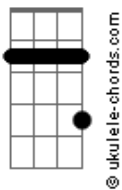

Neil Young - Love Art Blues

Tom: C

D D (strum) D
G (strum) A (strum) A

D D
I've got the love art blues,
D G
Don't know which on to choose,
G A
There's really something to loose,
A D
With these love art blues.
D D
I went and played too hard,
D G
And I lost my fun,
G A
Oh, these love art blues,
D D D7
Leave me a heavy one.
Chorus

G A
My songs are all so long,
G (strum) D E7
And my words are all so sad,
G A
Why must I choose,
D D7M D7
Between the best things I ever had.

D D
I spilled my promise cup,
D G
I really don't know why,
G A
Now the distance slides,
D
Between you and I.
D D
I've got the love art blues,
D G
Don't know which on to choose,
G A
There's really something to loose,
A D
With these love art blues.

Acordes

D7M