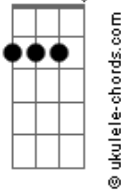

Neil Young - Love Art Blues

Tom: C

D D (strum) D
G (strum) A (strum) A

D D
I've got the love art blues,
D G
Don't know which on to choose,
G A
There's really something to loose,
A D
With these love art blues.
D D
I went and played too hard,
D G
And I lost my fun,
G A
Oh, these love art blues,
D D D7
Leave me a heavy one.
Chorus

G A
My songs are all so long,
G (strum) D E7
And my words are all so sad,
G A
Why must I choose,
D D7M D7
Between the best things I ever had.

D D
I spilled my promise cup,
D G
I really don't know why,
G A
Now the distance slides,
D
Between you and I.
D D
I've got the love art blues,
D G
Don't know which on to choose,
G A
There's really something to loose,
A D
With these love art blues.

Acordes

© ukulele-chords.com

© ukulele-chords.com

D

© ukulele-chords.com

© ukulele-chords.com

© ukulele-chords.com

© ukulele-chords.com

© ukulele-chords.com