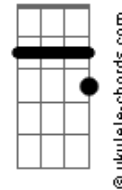

Neil Young - Love Art Blues

Tom: C

D D (strum) D
G (strum) A (strum) A

D D
I've got the love art blues,
D G
Don't know which on to choose,
G A
There's really something to loose,
A D
With these love art blues.
D D
I went and played too hard,
D G
And I lost my fun,
G A
Oh, these love art blues,
D D D7
Leave me a heavy one.
Chorus

G A
My songs are all so long,
G (strum) D E7
And my words are all so sad,
G A
Why must I choose,
D D7M D7
Between the best things I ever had.

D D
I spilled my promise cup,
D G
I really don't know why,
G A
Now the distance slides,
D
Between you and I.
D D
I've got the love art blues,
D G
Don't know which on to choose,
G A
There's really something to loose,
A D
With these love art blues.

Acordes

© ukulele-chords.com

© ukulele-chords.com

© ukulele-chords.com

© ukulele-chords.com

© ukulele-chords.com

D7

© ukulele-chords.com

© ukulele-chords.com