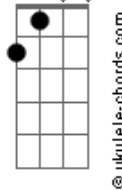

Neil Young - Love Art Blues

Tom: C

D D (strum) D
G (strum) A (strum) A

D D
I've got the love art blues,
D G
Don't know which on to choose,
G A
There's really something to loose,
A D
With these love art blues.
D D
I went and played too hard,
D G
And I lost my fun,
G A
Oh, these love art blues,
D D D7
Leave me a heavy one.
Chorus

G A
My songs are all so long,
G (strum) D E7
And my words are all so sad,
G A
Why must I choose,
D D7M D7
Between the best things I ever had.

D D
I spilled my promise cup,
D G
I really don't know why,
G A
Now the distance slides,
D
Between you and I.
D D
I've got the love art blues,
D G
Don't know which on to choose,
G A
There's really something to loose,
A D
With these love art blues.

Acordes

© ukulele-chords.com

© ukulele-chords.com

© ukulele-chords.com

© ukulele-chords.com

A

© ukulele-chords.com

© ukulele-chords.com

© ukulele-chords.com