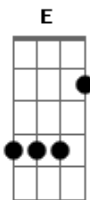

© ukulele-chords.com