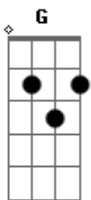

Neil Young - Look Out For My Love

Tom: G

Obs.: Chord Bm -> use thumb for bass
Intro: (play 4 times)

Verse:

E D
There's a lot to learn
A G
For wastin' time
E D
There's a heart that burns
A G
There's an open mind

Chorus:

Bm G
Look out for my love
Bm G
Look out for my love
Bm G
Look out for my love
Bm G
Look out for my love

Fill:

You own it

You own it now

You own it

Verse:

There's a weight on you
But you can't feel it
Livin' like I do
It's hard for you to see it
Was I hurt too bad?
Can I show you daylight?
How can I be sad
When I know that you might

Chorus:

Look out for my love
Look out for my love
Look out for my love
Look out for my love

Bridge:

C
Look out for my love
Em
It's in your neighborhood
Am
I know things are gonna change
G
But I can't say bad or good

Fill:

Verse:

Silver wings of mornin'
Shining in the gray day
While the ice is formin'
On a lonely runway
Hydraulic wipers pumpin'
Till the window glistens
Somethin' saying somethin'
No one seems to listen
Men with walkie-talkies
Men with flashlights wavin'
Up upon the tower
The clock reads daylight savings
It's home again to you babe
You know it makes me wonder
Sittin' in the quiet slipstream
Rolling in the thunder

Chorus:

Look out for my love
Look out for my love
Look out for my love
Look out for my love

Instrumental #1:

Chorus:

Look out for my love
Look out for my love
Look out for my love
Look out for my love

Instrumental #2:

Acordes

© ukulele-chords.com