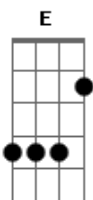

© ukulele-chords.com