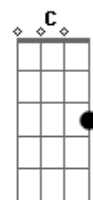

© ukulele-chords.com