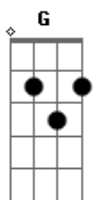

Neil Young - Look Out For My Love

Tom: G

Obs.: Chord Bm -> use thumb for bass
Intro: (play 4 times)

Verse:

E D
There's a lot to learn
A G
For wastin' time
E D
There's a heart that burns
A G
There's an open mind

Chorus:

Bm G
Look out for my love
Bm G
Look out for my love
Bm G
Look out for my love
Bm G
Look out for my love

Fill:

You own it

You own it now

You own it

Verse:

There's a weight on you
But you can't feel it
Livin' like I do
It's hard for you to see it
Was I hurt too bad?
Can I show you daylight?
How can I be sad
When I know that you might

Chorus:

Look out for my love
Look out for my love
Look out for my love
Look out for my love

Bridge:

C
Look out for my love
Em
It's in your neighborhood
Am
I know things are gonna change
G
But I can't say bad or good

Fill:

Verse:

Silver wings of mornin'
Shining in the gray day
While the ice is formin'
On a lonely runway
Hydraulic wipers pumpin'
Till the window glistens
Somethin' saying somethin'
No one seems to listen
Men with walkie-talkies
Men with flashlights wavin'
Up upon the tower
The clock reads daylight savings
It's home again to you babe
You know it makes me wonder
Sittin' in the quiet slipstream
Rolling in the thunder

Chorus:

Look out for my love
Look out for my love
Look out for my love
Look out for my love

Instrumental #1:

Chorus:

Look out for my love
Look out for my love
Look out for my love
Look out for my love

Instrumental #2:

Acordes

© ukulele-chords.com