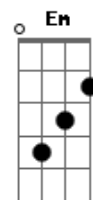

© ukulele-chords.com