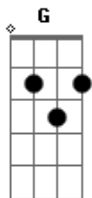

© ukulele-chords.com