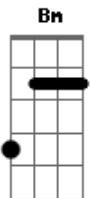

© ukulele-chords.com