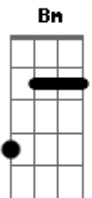

© ukulele-chords.com