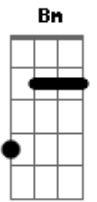

© ukulele-chords.com