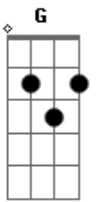

© ukulele-chords.com