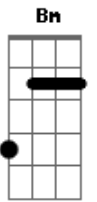

© ukulele-chords.com