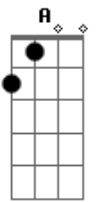

© ukulele-chords.com