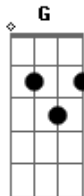

© ukulele-chords.com