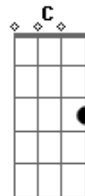

© ukulele-chords.com