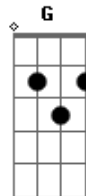

© ukulele-chords.com