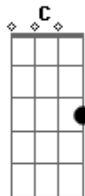

© ukulele-chords.com