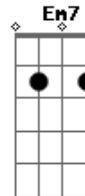

© ukulele-chords.com