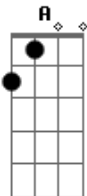

Neil Young - Into The Black

Tom: A

Am G F7M
My my, hey hey
Am G F7M
Rock and roll is here to stay
C Em7 Am F
It's better to burn out than to fade away
Am G F7M
My my, hey hey

Am G F7M
Out of the blue and into the black
Am G F7M
They give for this, but you pay for that
C Em7 Am F
Once you're gone, you can never come back
Am G F7M
When you're out of the blue and into the black

Am G F7M
The king is gone but he's not forgotten
Am G F7M
Is this the story of Johnny Rotten?
C Em7 Am F
It's better to burn out than to fade away
Am G F7M
The king is gone but he's not forgotten

Am G F7M
Hey hey, my my
Am G F7M
Rock and roll can never die
C Em7 Am F
There's more to the picture Than meets the eye
Am G F7M
Hey hey, my my
?

Acordes

© ukulele-chords.com

© ukulele-chords.com

© ukulele-chords.com

© ukulele-chords.com

© ukulele-chords.com

© ukulele-chords.com

© ukulele-chords.com