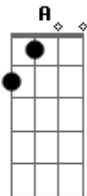

Neil Young - Into The Black

Tom: A

Am G F7M
My my, hey hey
Am G F7M
Rock and roll is here to stay
C Em7 Am F
It's better to burn out than to fade away
Am G F7M
My my, hey hey

Am G F7M
Out of the blue and into the black
Am G F7M
They give for this, but you pay for that
C Em7 Am F
Once you're gone, you can never come back
Am G F7M
When you're out of the blue and into the black

Am G F7M
The king is gone but he's not forgotten
Am G F7M
Is this the story of Johnny Rotten?
C Em7 Am F
It's better to burn out than to fade away
Am G F7M
The king is gone but he's not forgotten
Am G F7M
Hey hey, my my
Am G F7M
Rock and roll can never die
C Em7 Am F
There's more to the picture Than meets the eye
Am G F7M
Hey hey, my my
?

Acordes

© ukulele-chords.com

© ukulele-chords.com

© ukulele-chords.com

© ukulele-chords.com

© ukulele-chords.com

© ukulele-chords.com

© ukulele-chords.com