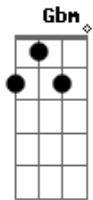

© ukulele-chords.com