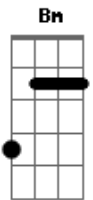

© ukulele-chords.com

© ukulele-chords.com