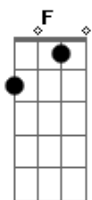

© ukulele-chords.com