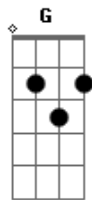

© ukulele-chords.com