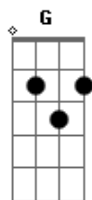

© ukulele-chords.com