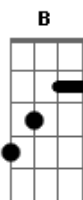

© ukulele-chords.com