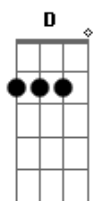

© ukulele-chords.com