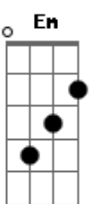

© ukulele-chords.com