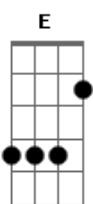

© ukulele-chords.com