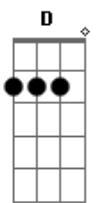

A D A E
Come on baby let's go downtown let's go, lets go, lets go
downtown

Verso 1:

E A D A E
Walk on talk on baby tell no lies
don't you be caught with a tear in your eye.

A D A E
Sure 'nough they'll be sellin' stuff when the moon begins to
rise.

A
Pretty bad when you're dealin' with the man
D A E
and the light shines in your eyes.

(Intro Riff 2x)

Refrão:

E A D A E
Come on baby let's go downtown let's go let's go let's go
downtown

A D A E
Come on baby let's go downtown let's go, lets go, lets go
downtown

Verso 2:

E A D A E
Snake eyes french fries and I got lots of gas.
A D A E

Full moon and a jumpin' tune now you don't have to ask.
A D A E
Sure 'nough they'll be sellin' stuff when the moon begins to
rise.

A
Pretty bad when you're dealin' with the man
D A E
and the light shines in your eyes.

(Intro Riff 2x)

REFRÃO:

E A D A E
Come on baby let's go downtown let's go let's go let's go
downtown

A D A E
Come on baby let's go downtown let's go, lets go, lets go
downtown

Verso 1:

E A D A E
Walk on talk on baby tell no lies
don't you be caught with a tear in your eye.

A D A E
Sure 'nough they'll be sellin' stuff when the moon begins to
rise.

A
Pretty bad when you're dealin' with the man
D A E
and the light shines in your eyes.

A
Pretty bad when you're dealin' with the man
D A E
and the light shines in your eyes.

A
Pretty bad when you're dealin' with the man
D A E
and the light shines in your eyes.

A
Pretty bad when you're dealin' with the man
D A E
and the light shines in your eyes.

Acordes

© ukulele-chords.com