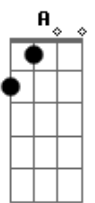

© ukulele-chords.com