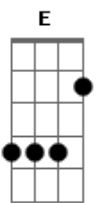

© ukulele-chords.com