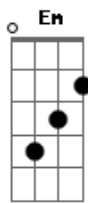

© ukulele-chords.com