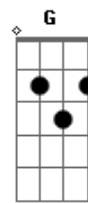

Neil Young - Cocaine Eyes

Tom: D
Intro: Em A Em A (w/RIFF each time)

Em A
Ain't a day goes by I don't burn a little bit of my soul
Em A
Ain't a day goes by I don't burn a little bit of my soul
G A G
A
Scored some friends along the way, did what I did, said what I had to say
G A
And I'd do it all again if I had to today
C D Em A Em A (w/RIFF each time)
When all is said and done, I'm the one
It's a long hard road when you're tryin' to find peace of mind
It's a long hard road when your friends start dropping like flies
Some might go for poison, some go for too much love
Some just go to sleep at night and forget to wake up

Em A 4 TIMES (w/RIFF)

CHORUS (barre chords):

Em E B Dbm A
Cocaine eyes won't hide your face
E Em A B Dbm A B Em
It's no surprise, you'll lose the race again, my old friend
REPEAT FIRST VERSE (add extra "I'm the one" at the end)
CHORUS
Em A
Cocaine eyes
Em A
Won't hide your face
Em A
Cocaine eyes
Em A
Won't hide your face
Em
Cocaine eyes

The RIFF:

E Em Em7 A (

Acordes

© ukulele-chords.com

© ukulele-chords.com

© ukulele-chords.com

© ukulele-chords.com

© ukulele-chords.com