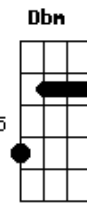

© ukulele-chords.com

© ukulele-chords.com