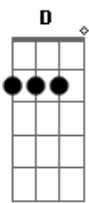

Neil Young - Cocaine Eyes

Tom: D
Intro: Em A Em A (w/RIFF each time)

Em A
Ain't a day goes by I don't burn a little bit of my soul
Em A
Ain't a day goes by I don't burn a little bit of my soul
G A G
A
Scored some friends along the way, did what I did, said what I had to say
G A
And I'd do it all again if I had to today
C D Em A Em A (w/RIFF each time)
When all is said and done, I'm the one
It's a long hard road when you're tryin' to find peace of mind
It's a long hard road when your friends start dropping like flies
Some might go for poison, some go for too much love
Some just go to sleep at night and forget to wake up

Em A 4 TIMES (w/RIFF)

CHORUS (barre chords):

Em E B Dbm A
Cocaine eyes won't hide your face
E Em A B Dbm A B Em
It's no surprise, you'll lose the race again, my old friend
REPEAT FIRST VERSE (add extra "I'm the one" at the end)
CHORUS
Em A
Cocaine eyes
Em A
Won't hide your face
Em A
Cocaine eyes
Em A
Won't hide your face
Em
Cocaine eyes

The RIFF:

E Em Em7 A (

Acordes