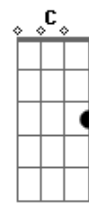

Em A 4 TIMES (w/RIFF)

CHORUS (barre chords):

Em E B Dbm A
Cocaine eyes won't hide your face
E Em A B Dbm A B Em
It's no surprise, you'll lose the race again, my old friend
REPEAT FIRST VERSE (add extra "I'm the one" at the end)
CHORUS
Em A
Cocaine eyes
Em A
Won't hide your face
Em A
Cocaine eyes
Em A
Won't hide your face
Em
Cocaine eyes

The RIFF:

E Em Em7 A (

Acordes

© ukulele-chords.com

© ukulele-chords.com

© ukulele-chords.com

© ukulele-chords.com

© ukulele-chords.com