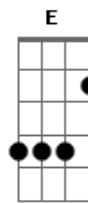

© ukulele-chords.com