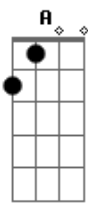

Em A 4 TIMES (w/RIFF)

CHORUS (barre chords):

Em E B Dbm A
Cocaine eyes won't hide your face
E Em A B Dbm A B Em
It's no surprise, you'll lose the race again, my old friend
REPEAT FIRST VERSE (add extra "I'm the one" at the end)
CHORUS
Em A
Cocaine eyes
Em A
Won't hide your face
Em A
Cocaine eyes
Em A
Won't hide your face
Em
Cocaine eyes

The RIFF:

E Em Em7 A (

Acordes

© ukulele-chords.com

© ukulele-chords.com

© ukulele-chords.com

© ukulele-chords.com

© ukulele-chords.com