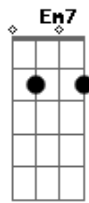

© ukulele-chords.com