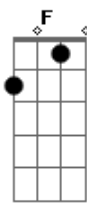

Em A 4 TIMES (w/RIFF)

CHORUS (barre chords):

Em E B Dbm A
Cocaine eyes won't hide your face
E Em A B Dbm A B Em
It's no surprise, you'll lose the race again, my old friend
REPEAT FIRST VERSE (add extra "I'm the one" at the end)
CHORUS
Em A
Cocaine eyes
Em A
Won't hide your face
Em A
Cocaine eyes
Em A
Won't hide your face
Em
Cocaine eyes

The RIFF:

E Em Em7 A (

Acordes

© ukulele-chords.com

© ukulele-chords.com

© ukulele-chords.com

© ukulele-chords.com

© ukulele-chords.com