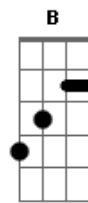

© ukulele-chords.com