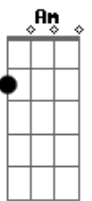

Neil Young - Box Car

Tom: C

Em
 I'm just a passenger
 on this old freight train
Am **Em**
 I ride a box car through the night
G
 I doesn't matter where I might get off
Am **F** **Em**
 It doesn't matter where I lay
 I've been to cities
 I've been to countries

I'm just a passenger
 on this old freight train
 I ride a box car through the night
 I doesn't matter where I might get off
 It doesn't matter where I lay

Acordes

© ukulele-chords.com

© ukulele-chords.com