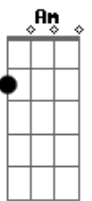

# Neil Young - Box Car

Tom: C

**Em**  
 I'm just a passenger  
 on this old freight train  
**Am** **Em**  
 I ride a box car through the night  
**G**  
 I doesn't matter where I might get off  
**Am** **F** **Em**  
 It doesn't matter where I lay  
 I've been to cities  
 I've been to countries

I'm just a passenger  
 on this old freight train  
 I ride a box car through the night  
 I doesn't matter where I might get off  
 It doesn't matter where I lay